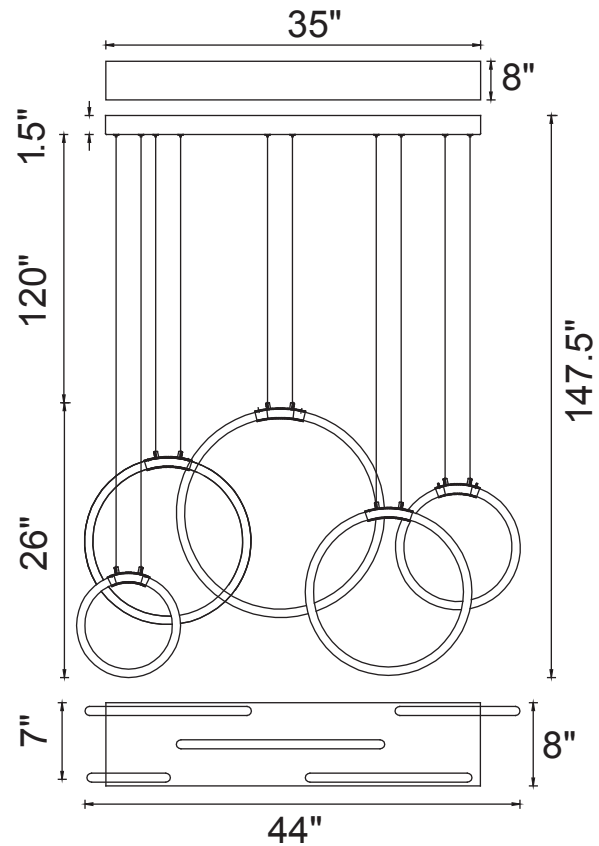

PROJECT: \_\_\_\_\_

FIXTURE TYPE: \_\_\_\_\_

LOCATION: \_\_\_\_\_

CONTACT/PHONE: \_\_\_\_\_

Item	1273P44-5-602-RC
Collection	HOOPS
Category	Chandelier
Finish	Satin Gold
Glass	-----
Crystal	-----
Acrylic	White

Shade Color	-----
Min Assembled Height	27.5"
Max Assembled Height	147.5"
Width	44"
Length	8"
Extension Wall Mounts	-----
Input	120V AC,60HZ,AC

Lumens	2184
Light Source	Integrated LED
Bulb Info.	42W
Included	Yes
Dimmable	Yes
Colour Temp	3000K
Weight	15.3 Lbs