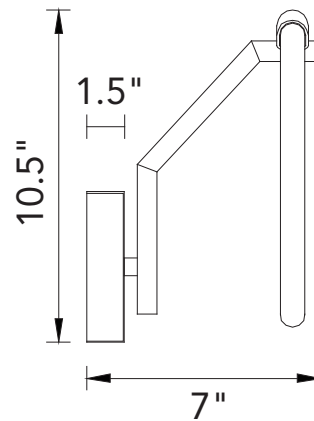

PROJECT: \_\_\_\_\_  
 FIXTURE TYPE: \_\_\_\_\_  
 LOCATION: \_\_\_\_\_  
 CONTACT/PHONE: \_\_\_\_\_

Item	1273W10-1-101
Collection	HOOPS
Category	Wall Light
Finish	Black
Glass	-----
Crystal	-----
Acrylic	White

Shade Color	-----
Min Assembled Height	10.5"
Max Assembled Height	-----
Width	10"
Length	-----
Extension Wall Mounts	7"
Input	120V AC,60HZ,AC

Lumens	624
Light Source	Integrated LED
Bulb Info.	12W
Included	Yes
Dimmable	Yes
Colour Temp	3000K
Weight	0.9 Lbs