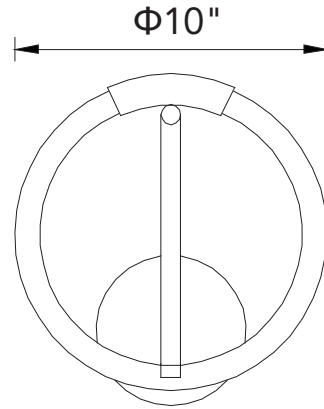

PROJECT: \_\_\_\_\_  
 FIXTURE TYPE: \_\_\_\_\_  
 LOCATION: \_\_\_\_\_  
 CONTACT/PHONE: \_\_\_\_\_

Item	1273W10-1-101
Collection	HOOPS
Category	Wall Light
Finish	Black
Glass	-----
Crystal	-----
Acrylic	White

Shade Color	-----
Min Assembled Height	10.5"
Max Assembled Height	-----
Width	10"
Length	-----
Extension Wall Mounts	7"
Input	120V AC,60HZ,AC

Lumens	624
Light Source	Integrated LED
Bulb Info.	12W
Included	Yes
Dimmable	Yes
Colour Temp	3000K
Weight	0.9 Lbs