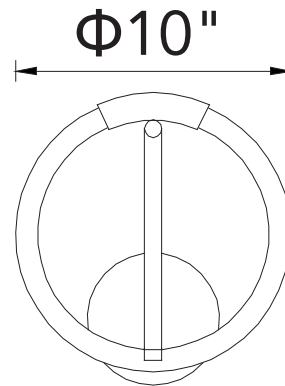

PROJECT: \_\_\_\_\_  
 FIXTURE TYPE: \_\_\_\_\_  
 LOCATION: \_\_\_\_\_  
 CONTACT/PHONE: \_\_\_\_\_

Item	1273W10-1-602
Collection	HOOPS
Category	Wall Light
Finish	Satin Gold
Glass	-----
Crystal	-----
Acrylic	White

Shade Color	-----
Min Assembled Height	10.5"
Max Assembled Height	-----
Width	10"
Length	-----
Extension Wall Mounts	7"
Input	120V AC,60HZ,AC

Lumens	624
Light Source	Integrated LED
Bulb Info.	12W
Included	Yes
Dimmable	Yes
Colour Temp	3000K
Weight	0.9 Lbs