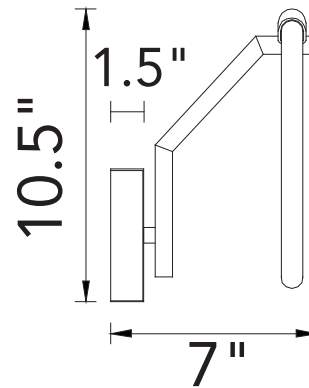

PROJECT: \_\_\_\_\_  
 FIXTURE TYPE: \_\_\_\_\_  
 LOCATION: \_\_\_\_\_  
 CONTACT/PHONE: \_\_\_\_\_

Item	1273W10-1-602
Collection	HOOPS
Category	Wall Light
Finish	Satin Gold
Glass	-----
Crystal	-----
Acrylic	White

Shade Color	-----
Min Assembled Height	10.5"
Max Assembled Height	-----
Width	10"
Length	-----
Extension Wall Mounts	7"
Input	120V AC,60HZ,AC

Lumens	624
Light Source	Integrated LED
Bulb Info.	12W
Included	Yes
Dimmable	Yes
Colour Temp	3000K
Weight	0.9 Lbs