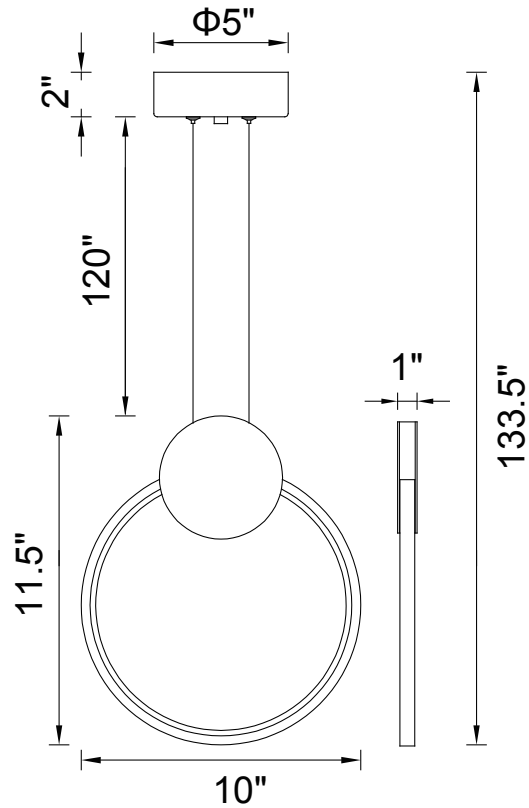

PROJECT: _____
 FIXTURE TYPE: _____
 LOCATION: _____
 CONTACT/PHONE: _____

Item	1297P10-1-101
Collection	PULLEY
Category	Pendant
Finish	Black
Glass	-----
Crystal	-----
Acrylic	-----

Shade Color	-----
Min Assembled Height	13.5"
Max Assembled Height	133.5"
Width	10"
Length	-----
Extension Wall Mounts	-----
Input	120V AC,60HZ,AC

Lumens	364
Light Source	Integrated LED
Bulb Info.	7W
Included	Yes
Dimmable	Yes
Colour Temp	3000K
Weight	2.7 Lbs

CWI Lighting
 140 Steelcase Rd W
 Markham, ON L3R 3J9
 Canada

CWI Lighting
 295 Fire Tower Dr
 Tonawanda, NY 14150
 USA