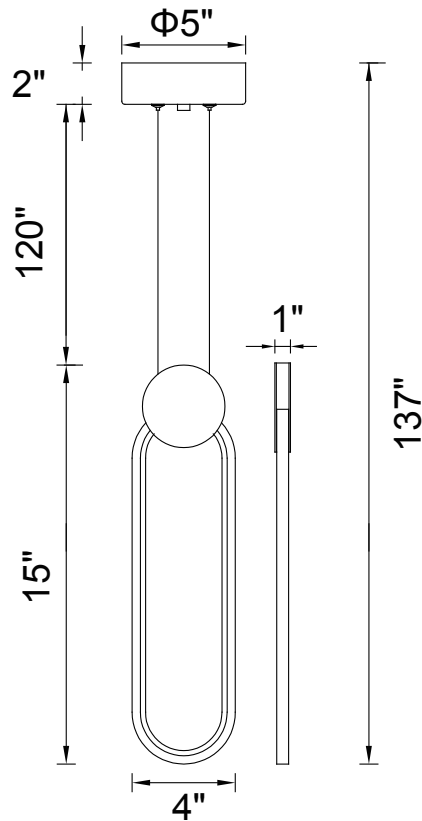

PROJECT: _____
 FIXTURE TYPE: _____
 LOCATION: _____
 CONTACT/PHONE: _____

Item	1297P4-1-101
Collection	PULLEY
Category	Pendant
Finish	Black
Glass	-----
Crystal	-----
Acrylic	-----

Shade Color	-----
Min Assembled Height	17"
Max Assembled Height	137"
Width	4"
Length	15"
Extension Wall Mounts	-----
Input	120V AC,60HZ,AC

Lumens	312
Light Source	Integrated LED
Bulb Info.	6W
Included	Yes
Dimmable	Yes
Colour Temp	3000K
Weight	0.66 Lbs

CWI Lighting
 140 Steelcase Rd W
 Markham, ON L3R 3J9
 Canada

CWI Lighting
 295 Fire Tower Dr
 Tonawanda, NY 14150
 USA