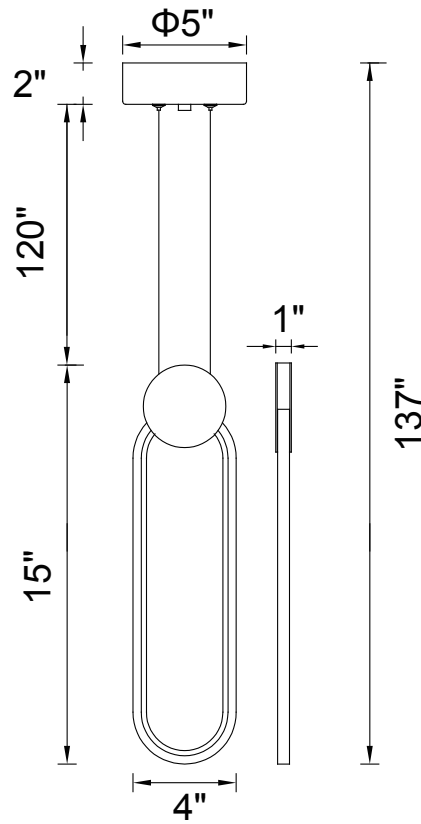

PROJECT: _____
 FIXTURE TYPE: _____
 LOCATION: _____
 CONTACT/PHONE: _____

Item	1297P4-1-602
Collection	PULLEY
Category	Pendant
Finish	Satin Gold
Glass	Clear
Crystal	-----
Acrylic	-----

Shade Color	-----
Min Assembled Height	17"
Max Assembled Height	137"
Width	4"
Length	15"
Extension Wall Mounts	-----
Input	120V AC,60HZ,AC

Lumens	312
Light Source	Integrated LED
Bulb Info.	6W
Included	Yes
Dimmable	Yes
Colour Temp	3000K
Weight	0.66 Lbs

CWI Lighting
 140 Steelcase Rd W
 Markham, ON L3R 3J9
 Canada

CWI Lighting
 295 Fire Tower Dr
 Tonawanda, NY 14150
 USA