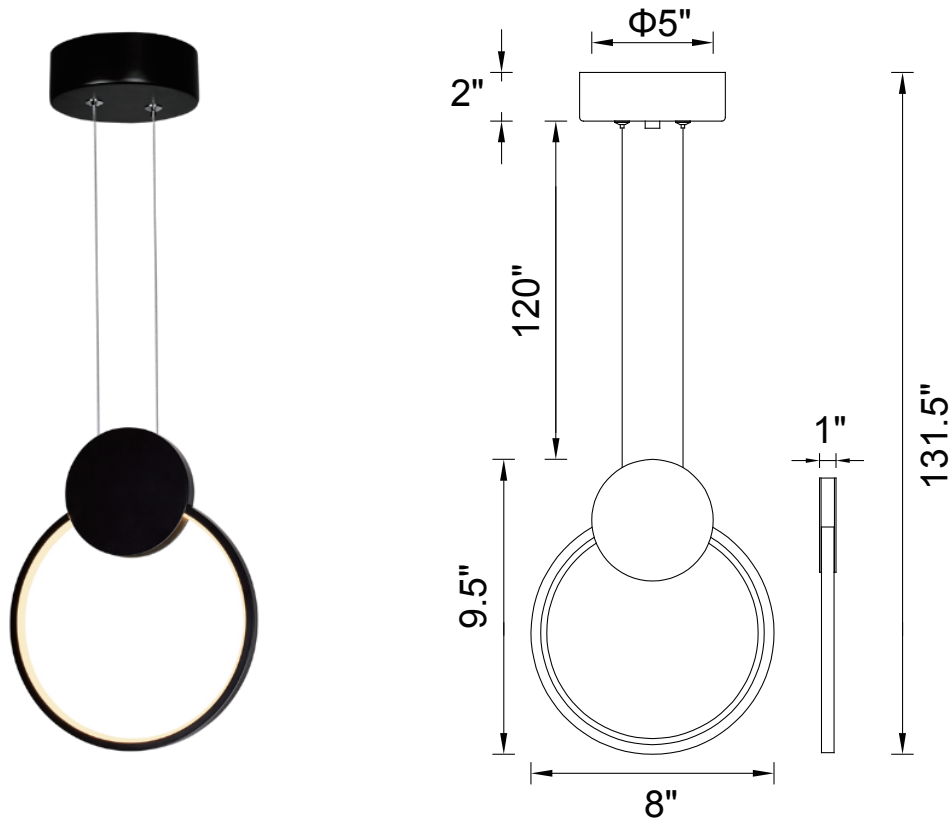

PROJECT: _____
 FIXTURE TYPE: _____
 LOCATION: _____
 CONTACT/PHONE: _____

Item	1297P8-1-101
Collection	PULLEY
Category	Pendant
Finish	Black
Glass	-----
Crystal	-----
Acrylic	-----

Shade Color	-----
Min Assembled Height	5.0"
Max Assembled Height	131.5"
Width	8"
Length	-----
Extension Wall Mounts	-----
Input	120V AC,60HZ,AC

Lumens	312
Light Source	Integrated LED
Bulb Info.	6W
Included	Yes
Dimmable	Yes
Colour Temp	3000K
Weight	1.10 Lbs

CWI Lighting
 140 Steelcase Rd W
 Markham, ON L3R 3J9
 Canada

CWI Lighting
 295 Fire Tower Dr
 Tonawanda, NY 14150
 USA