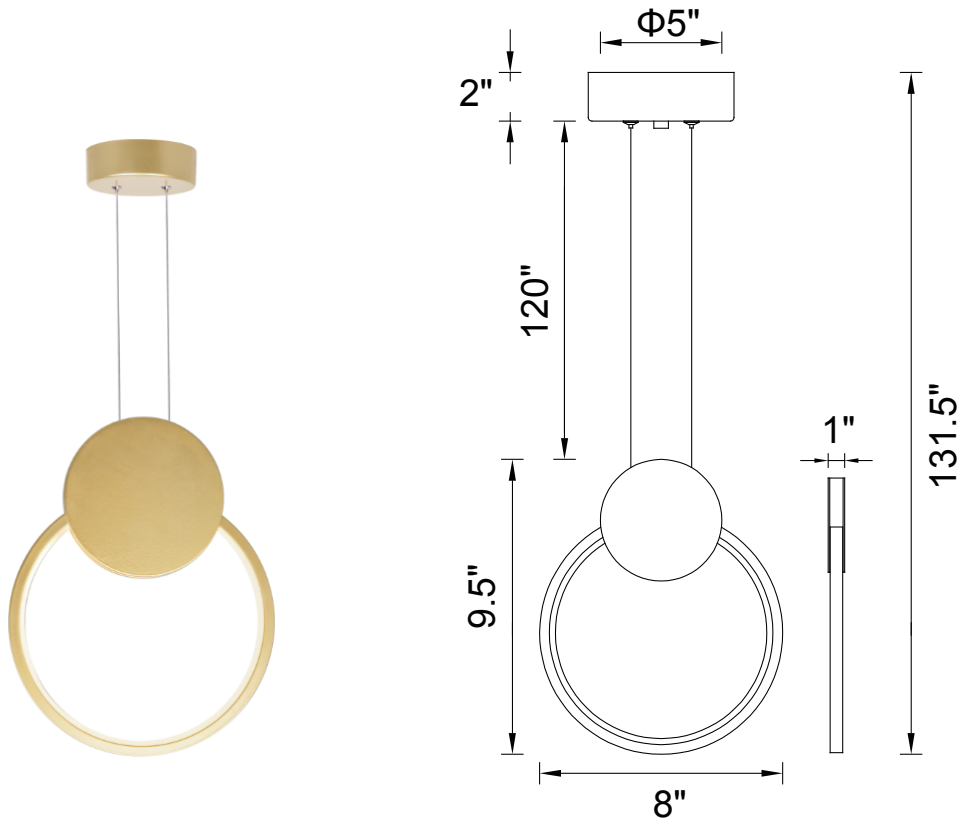

PROJECT: _____
 FIXTURE TYPE: _____
 LOCATION: _____
 CONTACT/PHONE: _____

Item	1297P8-1-602
Collection	PULLEY
Category	Pendant
Finish	Satin Gold
Glass	Clear
Crystal	-----
Acrylic	-----

Shade Color	-----
Min Assembled Height	5.0"
Max Assembled Height	131.5"
Width	8"
Length	-----
Extension Wall Mounts	-----
Input	120V AC,60HZ,AC

Lumens	312
Light Source	Integrated LED
Bulb Info.	6W
Included	Yes
Dimmable	Yes
Colour Temp	3000K
Weight	1.10 Lbs

CWI Lighting
 140 Steelcase Rd W
 Markham, ON L3R 3J9
 Canada

CWI Lighting
 295 Fire Tower Dr
 Tonawanda, NY 14150
 USA