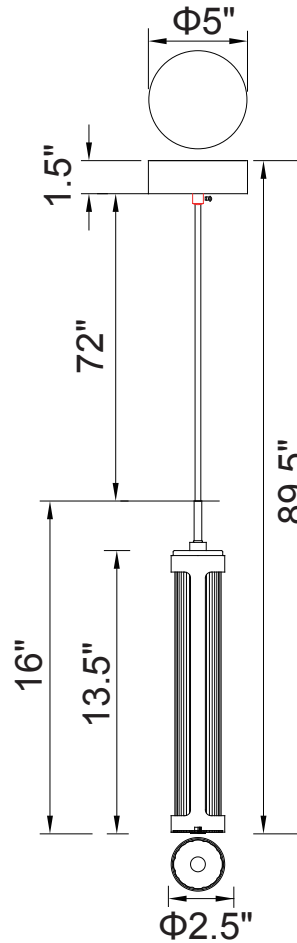

PROJECT: \_\_\_\_\_  
 FIXTURE TYPE: \_\_\_\_\_  
 LOCATION: \_\_\_\_\_  
 CONTACT/PHONE: \_\_\_\_\_

Item	1343P3-602-C	Shade Color	-----	Lumens	416
Collection	NEVA	Min Assembled Height	18"	Light Source	Integrated LED
Category	Pendant	Max Assembled Height	89.5"	Bulb Info.	8W
Finish	Satin Gold	Width	2.5"	Included	Yes
Glass	Clear	Length	-----	Dimmable	Yes
Crystal	-----	Extension Wall Mounts	-----	Colour Temp	3000K
Acrylic	-----	Input	120V AC,60HZ,AC	Weight	4.5 Lbs