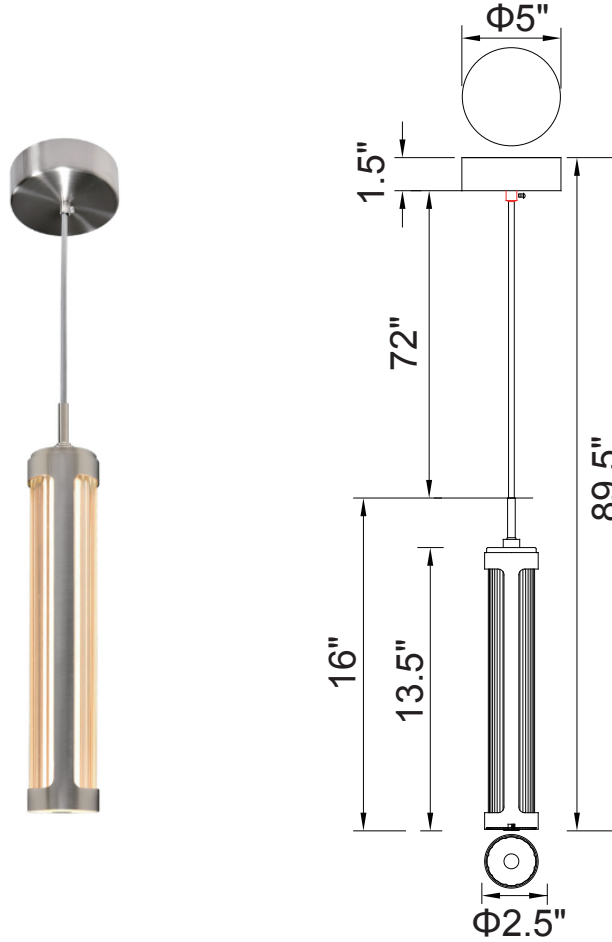

PROJECT: _____
 FIXTURE TYPE: _____
 LOCATION: _____
 CONTACT/PHONE: _____

Item	1343P3-606-C
Collection	NEVA
Category	Pendant
Finish	Satin Nickel
Glass	Clear
Crystal	-----
Acrylic	-----

Shade Color	-----
Min Assembled Height	18"
Max Assembled Height	89.5"
Width	2.5"
Length	-----
Extension Wall Mounts	-----
Input	120V AC,60HZ,AC

Lumens	416
Light Source	Integrated LED
Bulb Info.	8W
Included	Yes
Dimmable	Yes
Colour Temp	3000K
Weight	4.5 Lbs

CWI Lighting
 140 Steelcase Rd W
 Markham, ON L3R 3J9
 Canada

CWI Lighting
 295 Fire Tower Dr
 Tonawanda, NY 14150
 USA