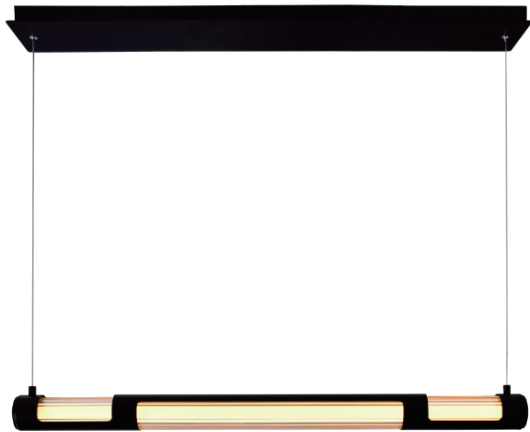

PROJECT: _____
 FIXTURE TYPE: _____
 LOCATION: _____
 CONTACT/PHONE: _____

Item	1343P36-101-B
Collection	NEVA
Category	Chandelier
Finish	Black
Glass	Clear
Crystal	-----
Acrylic	-----

Shade Color	-----
Min Assembled Height	5"
Max Assembled Height	124.5"
Width	36"
Length	3"
Extension Wall Mounts	-----
Input	120V AC,60HZ,AC

Lumens	936
Light Source	Integrated LED
Bulb Info.	18W
Included	Yes
Dimmable	Yes
Colour Temp	3000K
Weight	14.17 Lbs

CWI Lighting
 140 Steelcase Rd W
 Markham, ON L3R 3J9
 Canada

CWI Lighting
 295 Fire Tower Dr
 Tonawanda, NY 14150
 USA