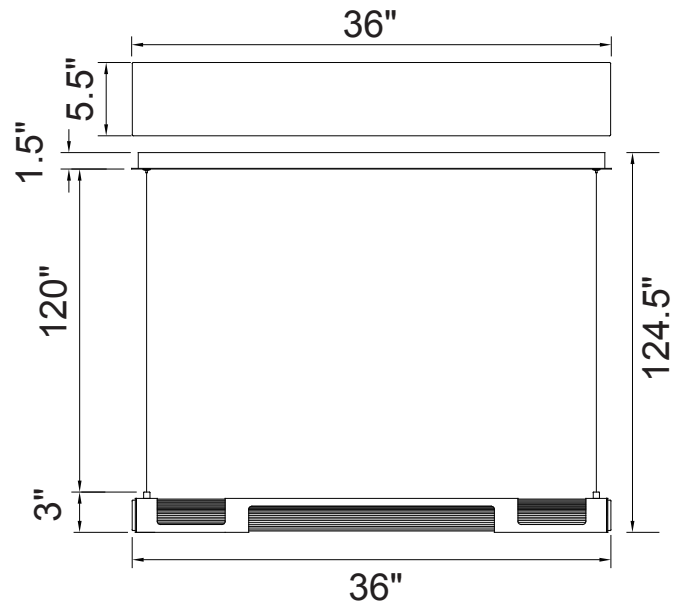

PROJECT: _____
 FIXTURE TYPE: _____
 LOCATION: _____
 CONTACT/PHONE: _____

Item	1343P36-101-B
Collection	NEVA
Category	Chandelier
Finish	Black
Glass	Clear
Crystal	-----
Acrylic	-----

Shade Color	-----
Min Assembled Height	5"
Max Assembled Height	124.5"
Width	36"
Length	3"
Extension Wall Mounts	-----
Input	120V AC,60HZ,AC

Lumens	936
Light Source	Integrated LED
Bulb Info.	18W
Included	Yes
Dimmable	Yes
Colour Temp	3000K
Weight	14.17 Lbs

CWI Lighting
 140 Steelcase Rd W
 Markham, ON L3R 3J9
 Canada

CWI Lighting
 295 Fire Tower Dr
 Tonawanda, NY 14150
 USA