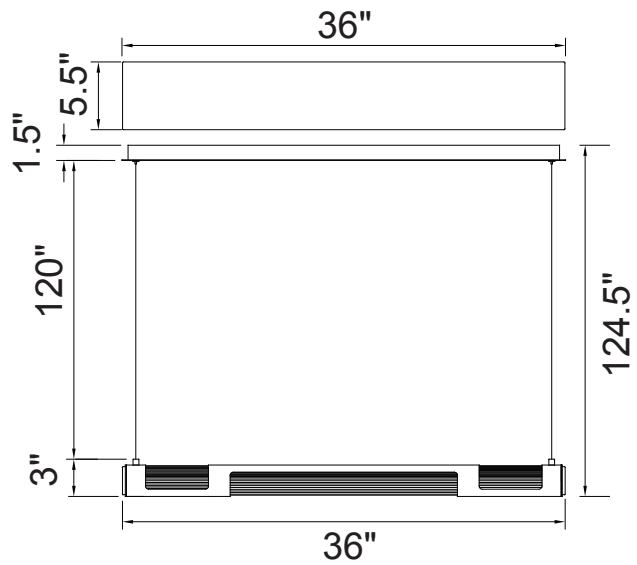

PROJECT: _____
 FIXTURE TYPE: _____
 LOCATION: _____
 CONTACT/PHONE: _____

Item	1343P36-602-B
Collection	NEVA
Category	Chandelier
Finish	Satin Gold
Glass	Clear
Crystal	-----
Acrylic	-----

Shade Color	-----
Min Assembled Height	5"
Max Assembled Height	124.5"
Width	36"
Length	3"
Extension Wall Mounts	-----
Input	120V AC,60HZ,AC

Lumens	936
Light Source	Integrated LED
Bulb Info.	18W
Included	Yes
Dimmable	Yes
Colour Temp	3000K
Weight	14.17 Lbs

CWI Lighting
 140 Steelcase Rd W
 Markham, ON L3R 3J9
 Canada

CWI Lighting
 295 Fire Tower Dr
 Tonawanda, NY 14150
 USA