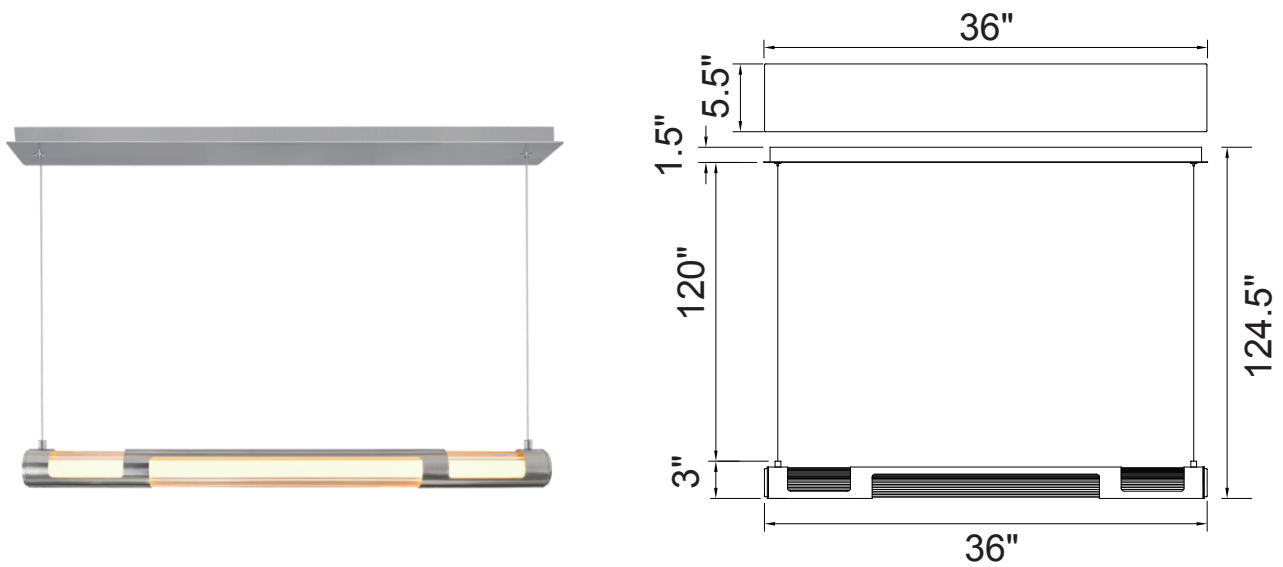

PROJECT: _____
 FIXTURE TYPE: _____
 LOCATION: _____
 CONTACT/PHONE: _____

Item	1343P36-606-B
Collection	NEVA
Category	Chandelier
Finish	Satin Nickel
Glass	Clear
Crystal	-----
Acrylic	-----

Shade Color	-----
Min Assembled Height	5"
Max Assembled Height	124.5"
Width	36"
Length	3"
Extension Wall Mounts	-----
Input	120V AC,60HZ,AC

Lumens	936
Light Source	Integrated LED
Bulb Info.	18W
Included	Yes
Dimmable	Yes
Colour Temp	3000K
Weight	14.17 Lbs

CWI Lighting
 140 Steelcase Rd W
 Markham, ON L3R 3J9
 Canada

CWI Lighting
 295 Fire Tower Dr
 Tonawanda, NY 14150
 USA