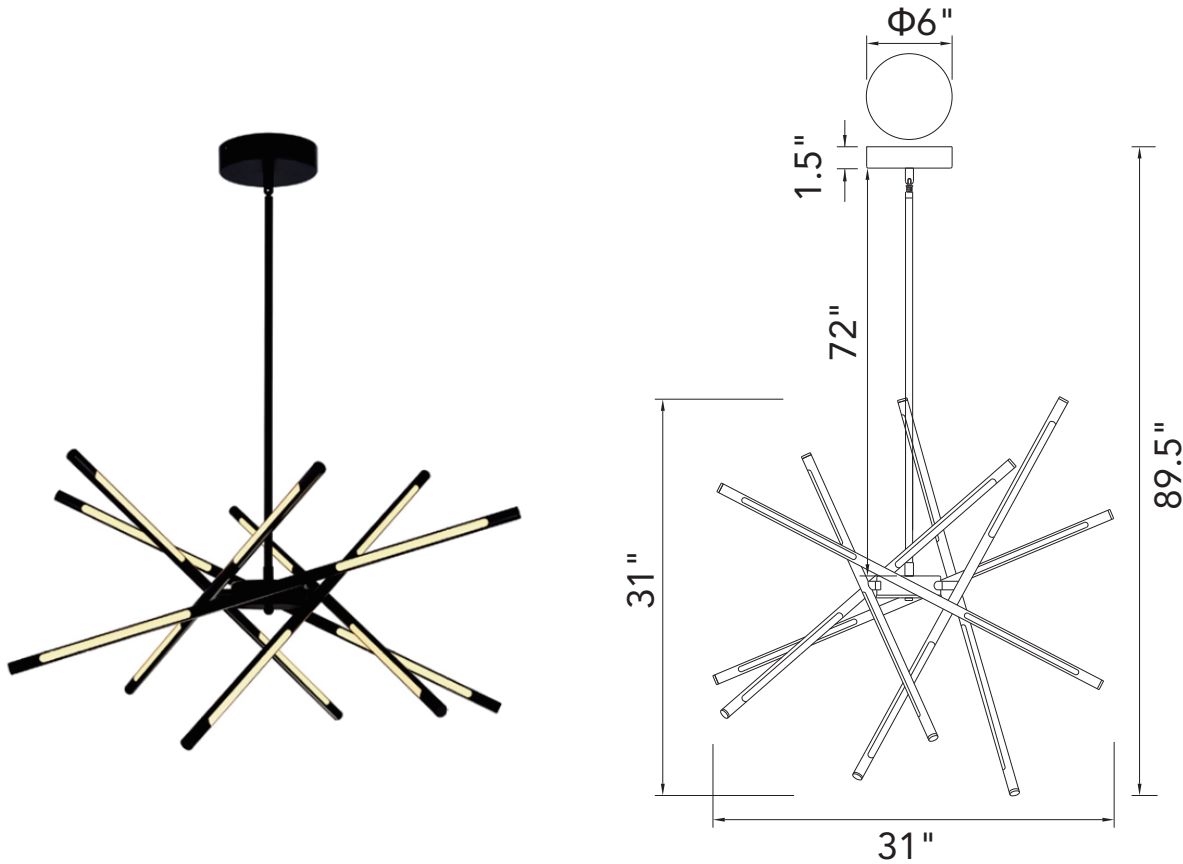

PROJECT: _____
 FIXTURE TYPE: _____
 LOCATION: _____
 CONTACT/PHONE: _____

Item	1375P31-6-101	Shade Color	-----	Lumens	1040
Collection	OSKIL	Min Assembled Height	36.5"	Light Source	Integrated LED
Category	Chandelier	Max Assembled Height	89.5"	Bulb Info.	20W
Finish	Black	Width	31"	Included	Yes
Glass	-----	Length	-----	Dimmable	Yes
Crystal	-----	Extension Wall Mounts	-----	Colour Temp	3000K
Acrylic	Frosted	Input	120V AC,60HZ,AC	Weight	9.92 Lbs