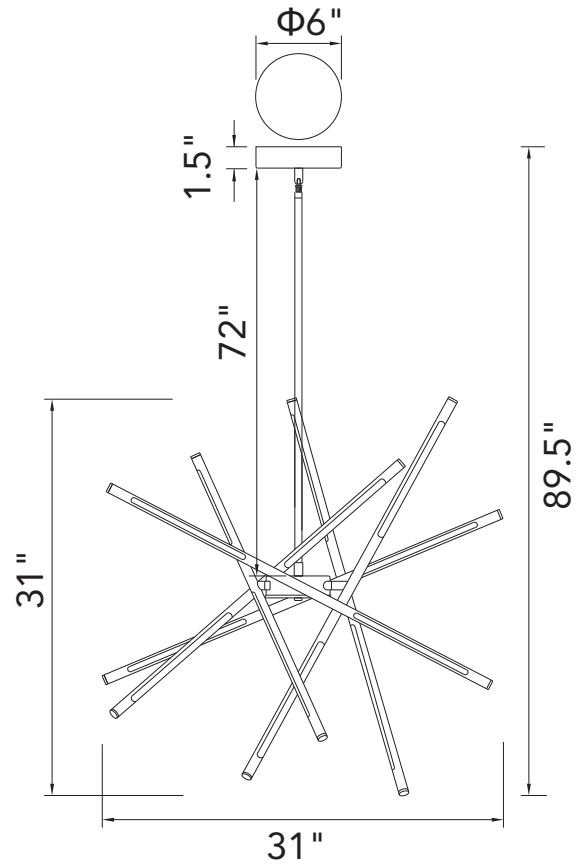

PROJECT: _____
 FIXTURE TYPE: _____
 LOCATION: _____
 CONTACT/PHONE: _____

Item	1375P31-6-602
Collection	OSKIL
Category	Chandelier
Finish	Satin Gold
Glass	-----
Crystal	-----
Acrylic	Frosted

Shade Color	-----
Min Assembled Height	36.5"
Max Assembled Height	89.5"
Width	31"
Length	-----
Extension Wall Mounts	-----
Input	120V AC,60HZ,AC

Lumens	1040
Light Source	Integrated LED
Bulb Info.	20W
Included	Yes
Dimmable	Yes
Colour Temp	3000K
Weight	9.92 Lbs

CWI Lighting
 140 Steelcase Rd W
 Markham, ON L3R 3J9
 Canada

CWI Lighting
 295 Fire Tower Dr
 Tonawanda, NY 14150
 USA