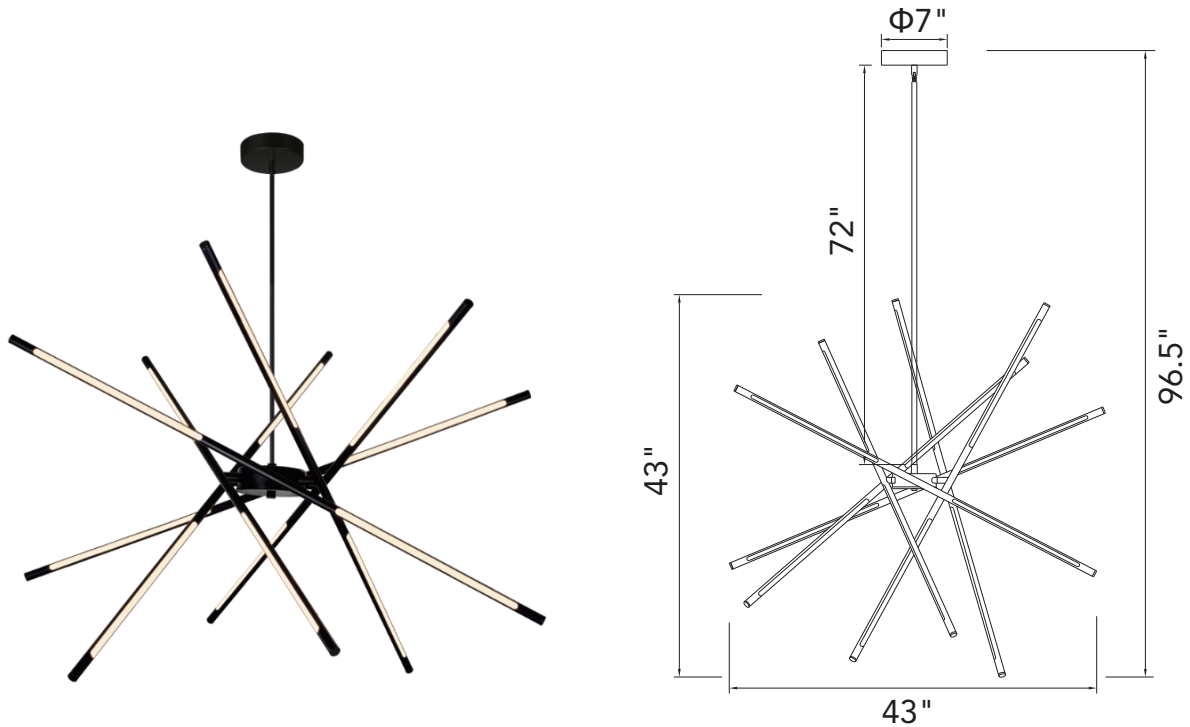

PROJECT: \_\_\_\_\_  
 FIXTURE TYPE: \_\_\_\_\_  
 LOCATION: \_\_\_\_\_  
 CONTACT/PHONE: \_\_\_\_\_

Item	1375P43-6-101	Shade Color	-----	Lumens	1404
Collection	OSKIL	Min Assembled Height	48.5"	Light Source	Integrated LED
Category	Chandelier	Max Assembled Height	96.5"	Bulb Info.	27W
Finish	Black	Width	43"	Included	Yes
Glass	-----	Length	-----	Dimmable	Yes
Crystal	-----	Extension Wall Mounts	-----	Colour Temp	3000K
Acrylic	Frosted	Input	120V AC,60HZ,AC	Weight	11.66 Lbs