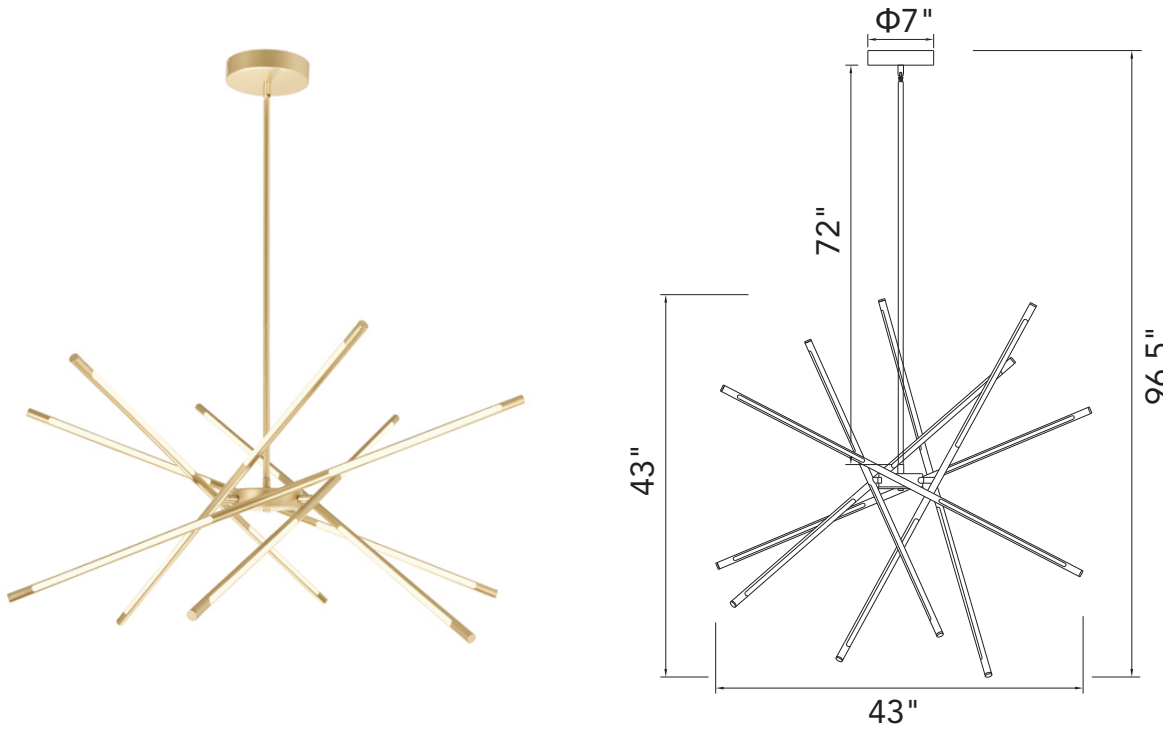

PROJECT: _____
 FIXTURE TYPE: _____
 LOCATION: _____
 CONTACT/PHONE: _____

Item	1375P43-6-602	Shade Color	-----	Lumens	1404
Collection	OSKIL	Min Assembled Height	48.5"	Light Source	Integrated LED
Category	Chandelier	Max Assembled Height	96.5"	Bulb Info.	27W
Finish	Satin Gold	Width	43"	Included	Yes
Glass	-----	Length	-----	Dimmable	Yes
Crystal	-----	Extension Wall Mounts	-----	Colour Temp	3000K
Acrylic	Frosted	Input	120V AC,60HZ,AC	Weight	11.66 Lbs