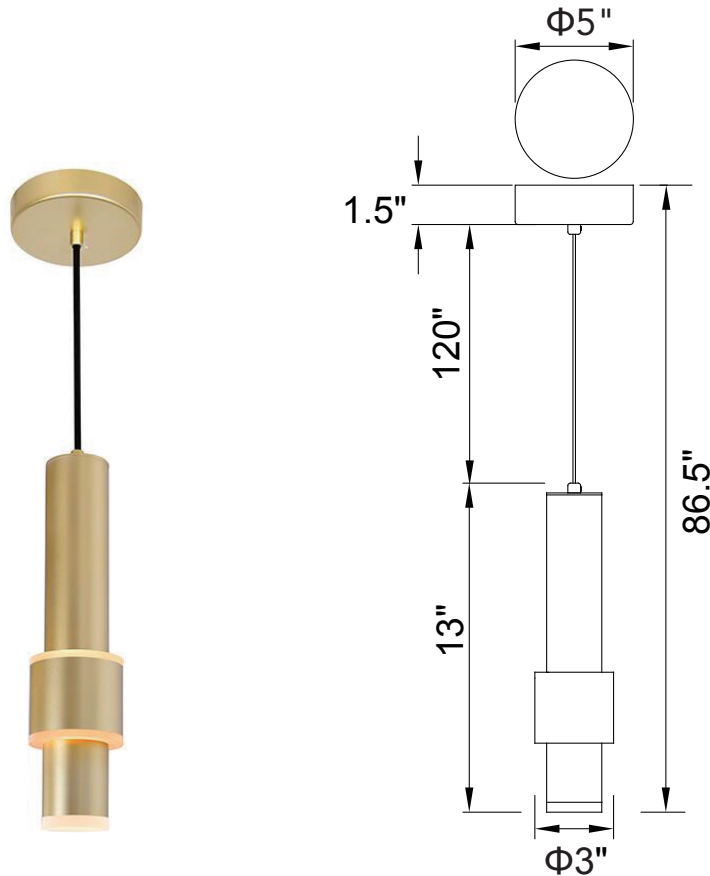

PROJECT: _____
 FIXTURE TYPE: _____
 LOCATION: _____
 CONTACT/PHONE: _____

Item	1390P5-1-602
Collection	LENA
Category	Mini Pendant
Finish	Satin Gold
Glass	-----
Crystal	-----
Acrylic	Frosted

Shade Color	-----
Min Assembled Height	15.5"
Max Assembled Height	86.5"
Width	3"
Length	3"
Extension Wall Mounts	-----
Input	120V AC,60HZ,AC

Lumens	468
Light Source	Integrated LED
Bulb Info.	9W
Included	Yes
Dimmable	Yes
Colour Temp	3000K
Weight	2.7 Lbs

CWI Lighting
 2775 Broadway
 Buffalo, NY 14227
 USA

CWI Lighting
 140 Steelcase Rd. W.
 Markham ON. L3R 3J9
 Canada