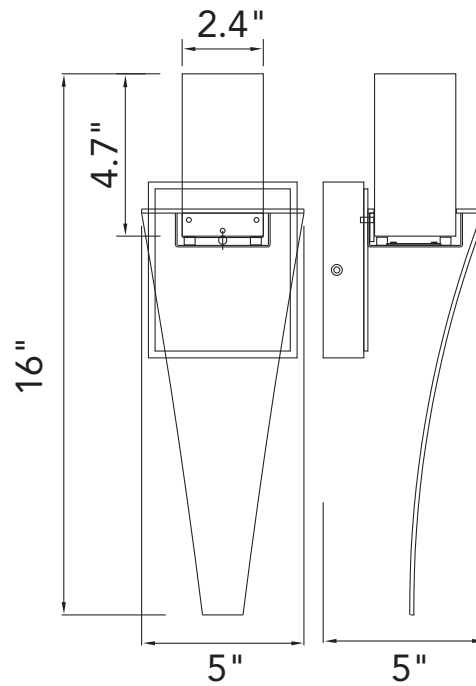

PROJECT: _____
 FIXTURE TYPE: _____
 LOCATION: _____
 CONTACT/PHONE: _____

Item	1502W5-1-602
Collection	Catania
Category	Wall Light
Finish	Satin Gold
Glass	-----
Crystal	Bubbled
Acrylic	-----

Shade Color	-----
Min Assembled Height	16"
Max Assembled Height	-----
Width	5"
Length	-----
Extension Wall Mounts	5"
Input	120V AC,60HZ,AC

Lumens	312
Light Source	Integrated LED
Bulb Info.	6W
Included	Yes
Dimmable	Yes
Colour Temp	3000K
Weight	4.41 Lbs

CWI Lighting
 140 Steelcase Rd W
 Markham, ON L3R 3J9
 Canada

CWI Lighting
 295 Fire Tower Dr
 Tonawanda, NY 14150
 USA