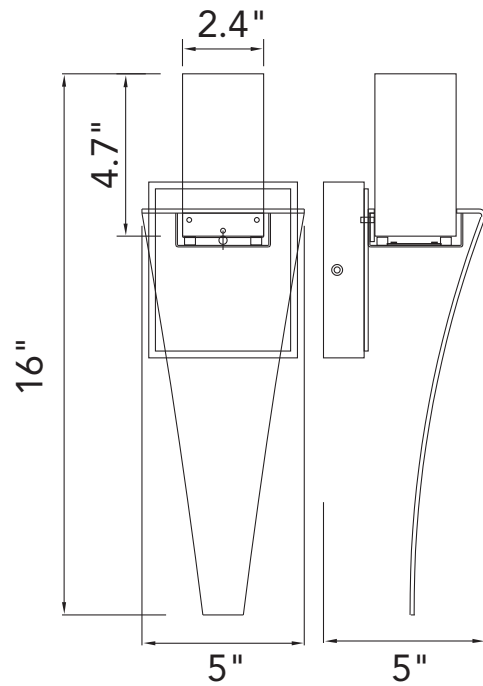

PROJECT: _____
 FIXTURE TYPE: _____
 LOCATION: _____
 CONTACT/PHONE: _____

Item	1502W5-1-606
Collection	Catania
Category	Wall Light
Finish	Satin Nickel
Glass	-----
Crystal	Bubbled
Acrylic	-----

Shade Color	-----
Min Assembled Height	16"
Max Assembled Height	-----
Width	5"
Length	-----
Extension Wall Mounts	5"
Input	120V AC,60HZ,AC

Lumens	312
Light Source	Integrated LED
Bulb Info.	6W
Included	Yes
Dimmable	Yes
Colour Temp	3000K
Weight	4.41 Lbs

CWI Lighting
 140 Steelcase Rd W
 Markham, ON L3R 3J9
 Canada

CWI Lighting
 295 Fire Tower Dr
 Tonawanda, NY 14150
 USA