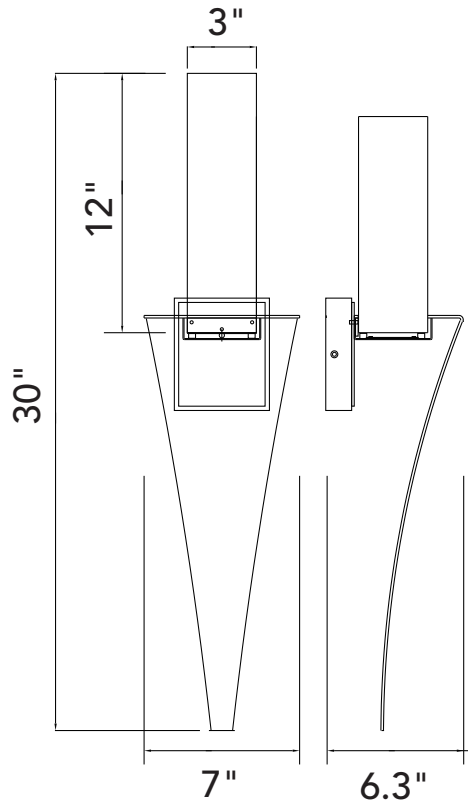

PROJECT: \_\_\_\_\_  
 FIXTURE TYPE: \_\_\_\_\_  
 LOCATION: \_\_\_\_\_  
 CONTACT/PHONE: \_\_\_\_\_

Item	1502W7-1-602
Collection	Catania
Category	Wall Light
Finish	Satin Gold
Glass	-----
Crystal	Bubbled
Acrylic	-----

Shade Color	-----
Min Assembled Height	30"
Max Assembled Height	-----
Width	7"
Length	-----
Extension Wall Mounts	6.3"
Input	120V AC,60HZ,AC

Lumens	520
Light Source	Integrated LED
Bulb Info.	10W
Included	Yes
Dimmable	Yes
Colour Temp	2700/3000/3500/4000/5000
Weight	11.44 Lbs