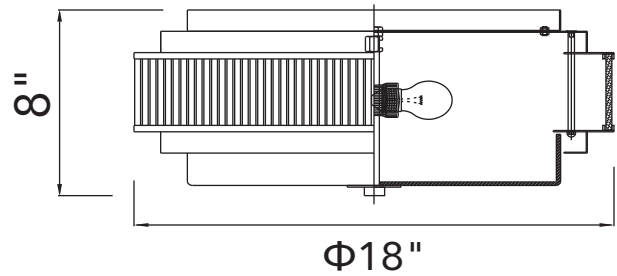

PROJECT: _____
 FIXTURE TYPE: _____
 LOCATION: _____
 CONTACT/PHONE: _____

Item	1567C18-4-602
Collection	VALDIVIA
Category	Flush Mount
Finish	Satin Gold
Glass	Frosted
Crystal	Clear
Acrylic	-----

Shade Color	-----
Min Assembled Height	8"
Max Assembled Height	-----
Width	18"
Length	-----
Extension Wall Mounts	-----
Input	120V AC,60HZ,AC

Lumens	-----
Light Source	E26
Bulb Info.	4x60W
Included	-----
Dimmable	Yes
Colour Temp	-----
Weight	16.53 Lbs

CWI Lighting
 140 Steelcase Rd W
 Markham, ON L3R 3J9
 Canada

CWI Lighting
 295 Fire Tower Dr
 Tonawanda, NY 14150
 USA