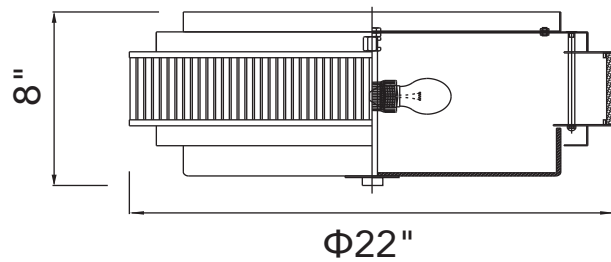

PROJECT: _____
 FIXTURE TYPE: _____
 LOCATION: _____
 CONTACT/PHONE: _____

Item	1567C22-5-602
Collection	VALDIVIA
Category	Flush Mount
Finish	Satin Gold
Glass	Frosted
Crystal	Clear
Acrylic	-----

Shade Color	-----
Min Assembled Height	8"
Max Assembled Height	-----
Width	22"
Length	-----
Extension Wall Mounts	-----
Input	120V AC,60HZ,AC

Lumens	-----
Light Source	E26
Bulb Info.	5x60W
Included	-----
Dimmable	Yes
Colour Temp	-----
Weight	24.25 Lbs

CWI Lighting
 140 Steelcase Rd W
 Markham, ON L3R 3J9
 Canada

CWI Lighting
 295 Fire Tower Dr
 Tonawanda, NY 14150
 USA