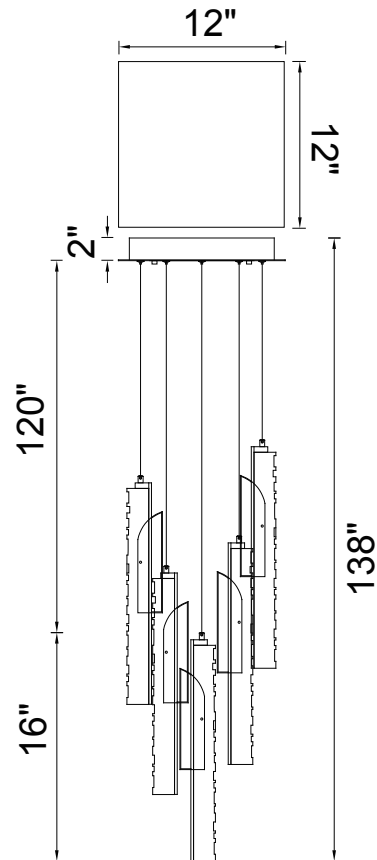

PROJECT: _____
 FIXTURE TYPE: _____
 LOCATION: _____
 CONTACT/PHONE: _____

Item	1586P12-5-101
Collection	VALIRA
Category	Pendant
Finish	Black
Glass	Artisanal Glass
Crystal	-----
Acrylic	-----

Shade Color	-----
Min Assembled Height	18"
Max Assembled Height	138"
Width	12"
Length	12"
Extension Wall Mounts	-----
Input	120V AC,60HZ,AC

Lumens	2600
Light Source	Integrated LED
Bulb Info.	50W
Included	Yes
Dimmable	Yes
Colour Temp	3000K
Weight	24.2 Lbs

CWI Lighting
 140 Steelcase Rd W
 Markham, ON L3R 3J9
 Canada

CWI Lighting
 295 Fire Tower Dr
 Tonawanda, NY 14150
 USA