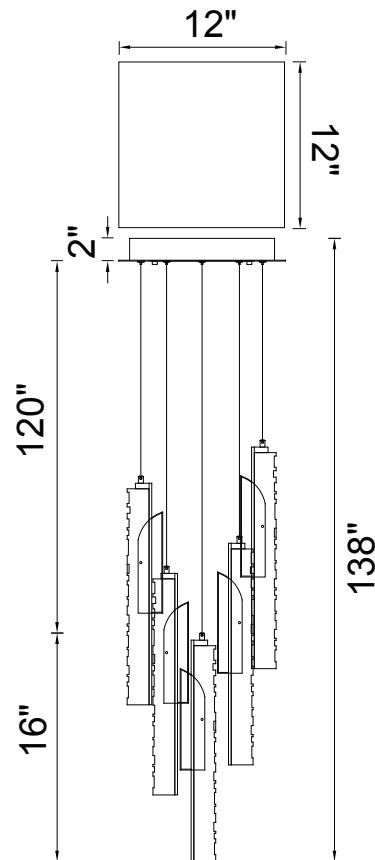

PROJECT: \_\_\_\_\_  
 FIXTURE TYPE: \_\_\_\_\_  
 LOCATION: \_\_\_\_\_  
 CONTACT/PHONE: \_\_\_\_\_

Item	1586P12-5-624
Collection	VALIRA
Category	Pendant
Finish	Brass
Glass	Artisanal Glass
Crystal	-----
Acrylic	-----

Shade Color	-----
Min Assembled Height	18"
Max Assembled Height	138"
Width	12"
Length	12"
Extension Wall Mounts	-----
Input	120V AC,60HZ,AC

Lumens	2600
Light Source	Integrated LED
Bulb Info.	50W
Included	Yes
Dimmable	Yes
Colour Temp	3000K
Weight	24.2 Lbs