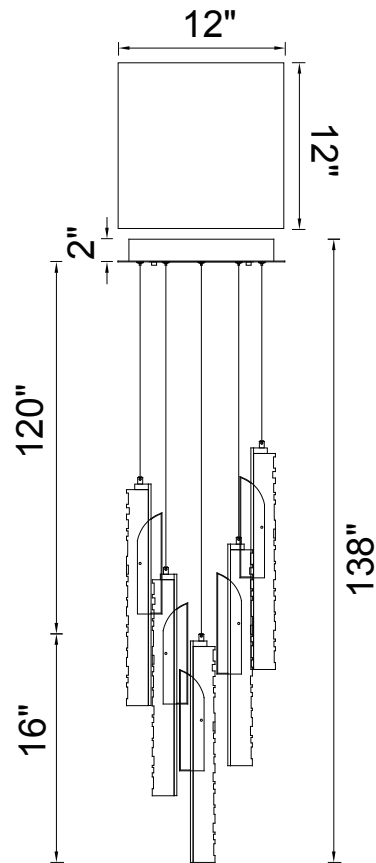

PROJECT: _____
 FIXTURE TYPE: _____
 LOCATION: _____
 CONTACT/PHONE: _____

Item	1586P8-3-101
Collection	VALIRA
Category	Pendant
Finish	Black
Glass	Artisanal Glass
Crystal	-----
Acrylic	-----

Shade Color	-----
Min Assembled Height	18"
Max Assembled Height	138"
Width	8"
Length	8"
Extension Wall Mounts	-----
Input	120V AC,60HZ,AC

Lumens	1560
Light Source	Integrated LED
Bulb Info.	30W
Included	Yes
Dimmable	Yes
Colour Temp	3000K
Weight	13.2 Lbs

CWI Lighting
 140 Steelcase Rd W
 Markham, ON L3R 3J9
 Canada

CWI Lighting
 295 Fire Tower Dr
 Tonawanda, NY 14150
 USA