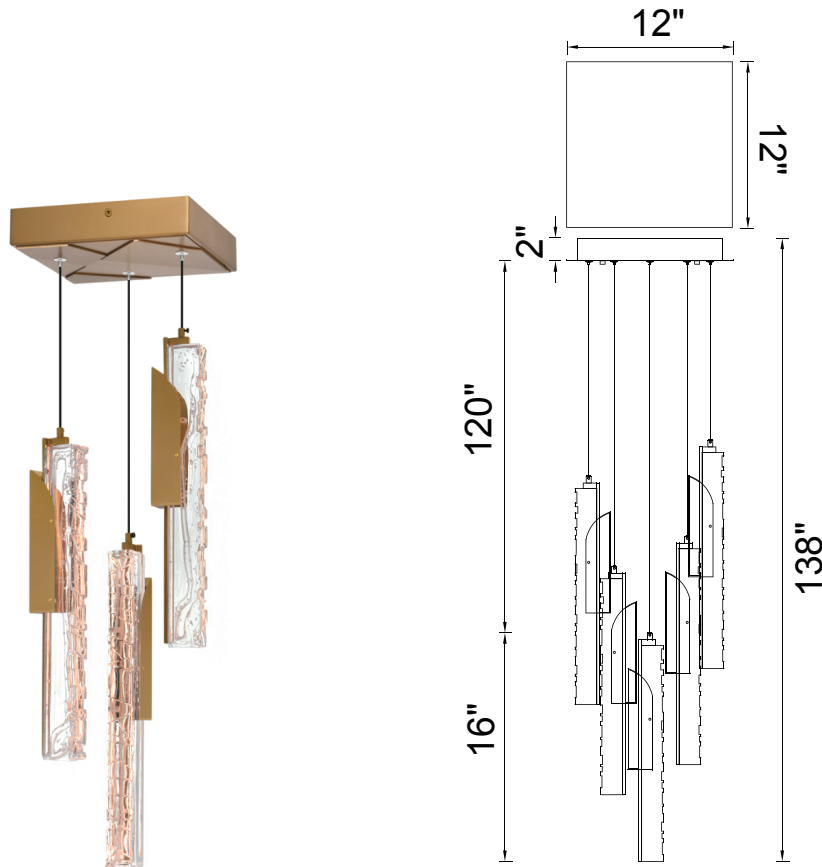

PROJECT: \_\_\_\_\_  
 FIXTURE TYPE: \_\_\_\_\_  
 LOCATION: \_\_\_\_\_  
 CONTACT/PHONE: \_\_\_\_\_

Item	1586P8-3-624
Collection	VALIRA
Category	Pendant
Finish	Brass
Glass	Artisanal Glass
Crystal	-----
Acrylic	-----

Shade Color	-----
Min Assembled Height	18"
Max Assembled Height	138"
Width	8"
Length	8"
Extension Wall Mounts	-----
Input	120V AC,60HZ,AC

Lumens	1560
Light Source	Integrated LED
Bulb Info.	30W
Included	Yes
Dimmable	Yes
Colour Temp	3000K
Weight	13.2 Lbs