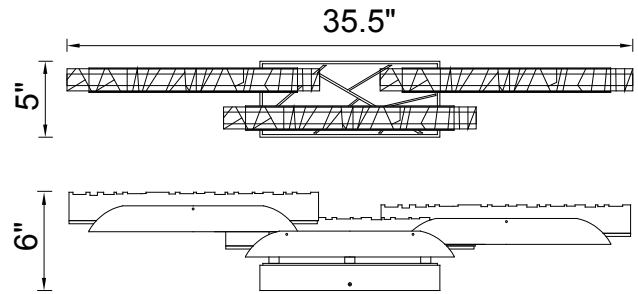

PROJECT: \_\_\_\_\_  
 FIXTURE TYPE: \_\_\_\_\_  
 LOCATION: \_\_\_\_\_  
 CONTACT/PHONE: \_\_\_\_\_

|            |                 |
|------------|-----------------|
| Item       | 1586W36-3-101   |
| Collection | VALIRA          |
| Category   | Vanity Light    |
| Finish     | Black           |
| Glass      | Artisanal Glass |
| Crystal    | -----           |
| Acrylic    | -----           |

|                       |                 |
|-----------------------|-----------------|
| Shade Color           | -----           |
| Min Assembled Height  | 5"              |
| Max Assembled Height  | -----           |
| Width                 | 35.5"           |
| Length                | -----           |
| Extension Wall Mounts | 6"              |
| Input                 | 120V AC,60HZ,AC |