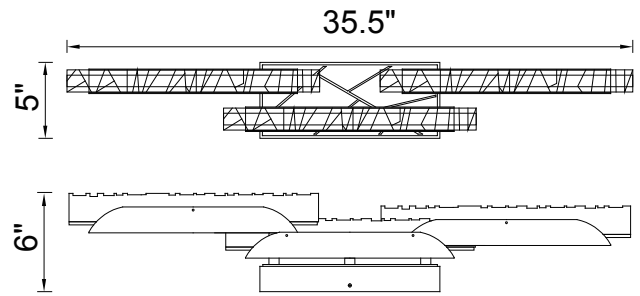

PROJECT: _____
 FIXTURE TYPE: _____
 LOCATION: _____
 CONTACT/PHONE: _____

Item	1586W36-3-624	Shade Color	-----	Lumens	1560
Collection	VALIRA	Min Assembled Height	5"	Light Source	Integrated LED
Category	Vanity Light	Max Assembled Height	-----	Bulb Info.	30W
Finish	Brass	Width	35.5"	Included	Yes
Glass	Artisanal Glass	Length	-----	Dimmable	Yes
Crystal	-----	Extension Wall Mounts	6"	Colour Temp	3000K
Acrylic	-----	Input	120V AC,60HZ,AC	Weight	17.6 Lbs