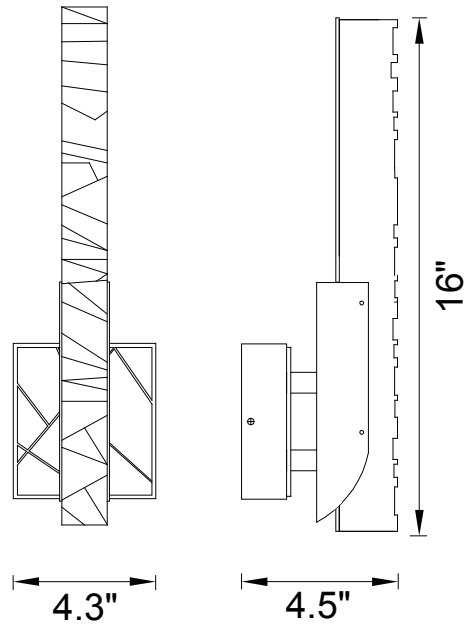

PROJECT: _____
 FIXTURE TYPE: _____
 LOCATION: _____
 CONTACT/PHONE: _____

Item	1586W5-1-101
Collection	VALIRA
Category	Wall Light
Finish	Black
Glass	Artisanal Glass
Crystal	-----
Acrylic	-----

Shade Color	-----
Min Assembled Height	16"
Max Assembled Height	-----
Width	4.3"
Length	-----
Extension Wall Mounts	4.5"
Input	120V AC,60HZ,AC

Lumens	520
Light Source	Integrated LED
Bulb Info.	10W
Included	Yes
Dimmable	Yes
Colour Temp	3000K
Weight	3.3 Lbs

CWI Lighting
 140 Steelcase Rd W
 Markham, ON L3R 3J9
 Canada

CWI Lighting
 295 Fire Tower Dr
 Tonawanda, NY 14150
 USA