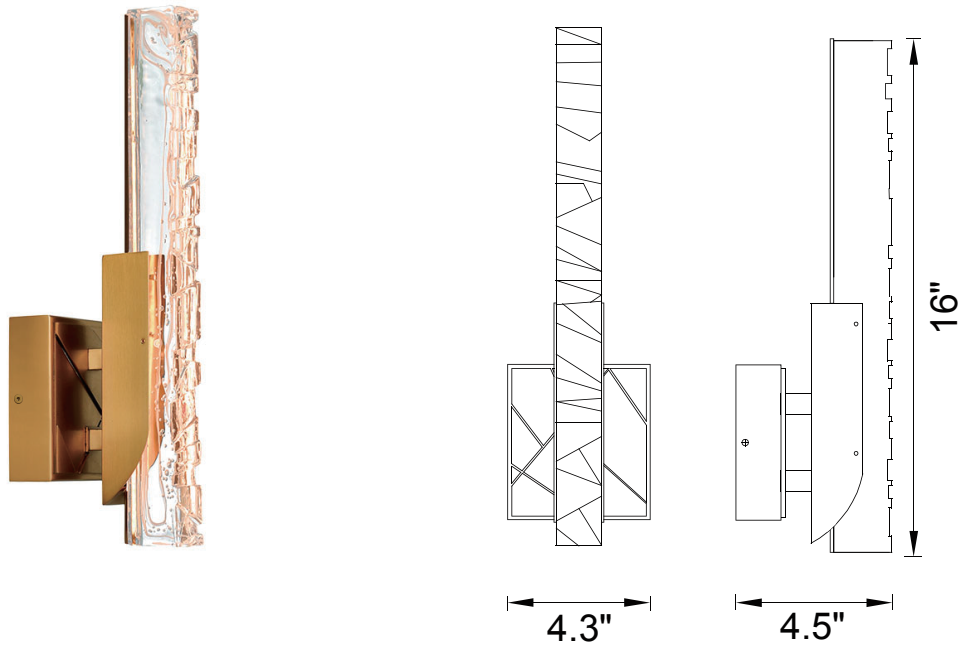

PROJECT: _____
 FIXTURE TYPE: _____
 LOCATION: _____
 CONTACT/PHONE: _____

Item	1586W5-1-624
Collection	VALIRA
Category	Wall Light
Finish	Brass
Glass	Artisanal Glass
Crystal	-----
Acrylic	-----

Shade Color	-----
Min Assembled Height	16"
Max Assembled Height	-----
Width	4.3"
Length	-----
Extension Wall Mounts	4.5"
Input	120V AC,60HZ,AC

Lumens	520
Light Source	Integrated LED
Bulb Info.	10W
Included	Yes
Dimmable	Yes
Colour Temp	3000K
Weight	3.3 Lbs

CWI Lighting
 140 Steelcase Rd W
 Markham, ON L3R 3J9
 Canada

CWI Lighting
 295 Fire Tower Dr
 Tonawanda, NY 14150
 USA