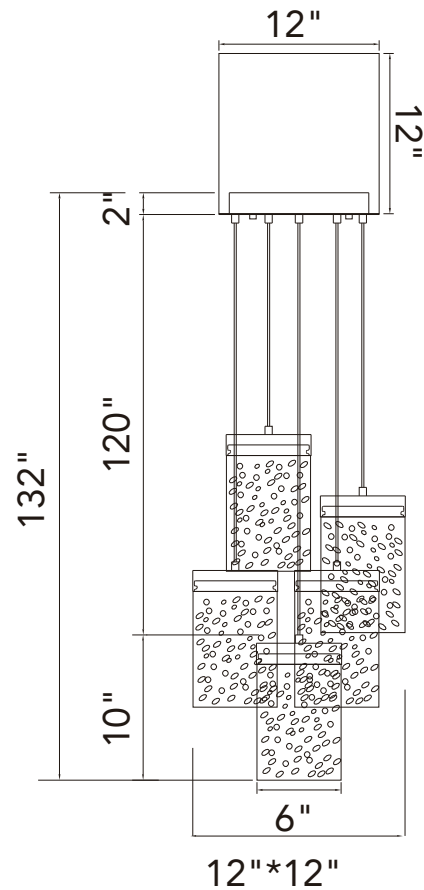

PROJECT: \_\_\_\_\_  
 FIXTURE TYPE: \_\_\_\_\_  
 LOCATION: \_\_\_\_\_  
 CONTACT/PHONE: \_\_\_\_\_

Item	1587P12-5-101
Collection	LAVA
Category	Pendant
Finish	Black
Glass	Artisanal Glass
Crystal	-----
Acrylic	-----

Shade Color	-----
Min Assembled Height	12"
Max Assembled Height	132"
Width	12"
Length	12"
Extension Wall Mounts	-----
Input	120V AC,60HZ,AC

Lumens	2860
Light Source	Integrated LED
Bulb Info.	55W
Included	Yes
Dimmable	Yes
Colour Temp	3000K
Weight	37.4 Lbs