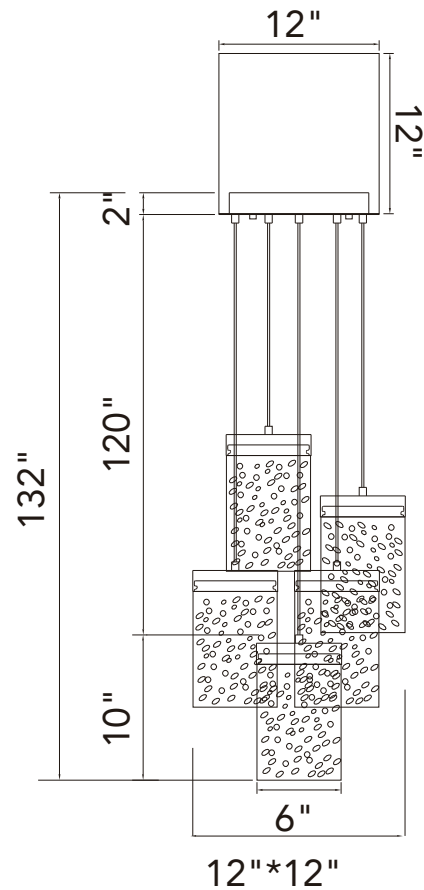

PROJECT: \_\_\_\_\_  
 FIXTURE TYPE: \_\_\_\_\_  
 LOCATION: \_\_\_\_\_  
 CONTACT/PHONE: \_\_\_\_\_

Item	1587P12-5-624
Collection	LAVA
Category	Pendant
Finish	Brass
Glass	Artisanal Glass
Crystal	-----
Acrylic	-----

Shade Color	-----
Min Assembled Height	12"
Max Assembled Height	132"
Width	12"
Length	12"
Extension Wall Mounts	-----
Input	120V AC,60HZ,AC

Lumens	2860
Light Source	Integrated LED
Bulb Info.	55W
Included	Yes
Dimmable	Yes
Colour Temp	3000K
Weight	37.4 Lbs