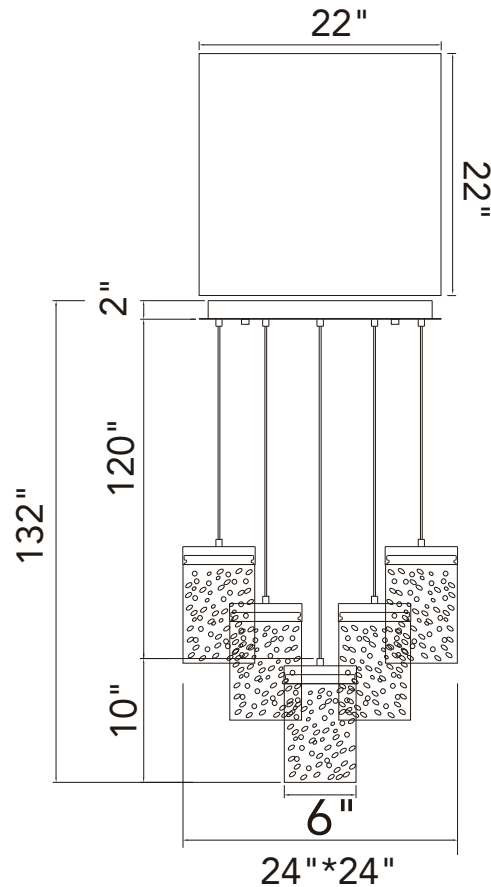

PROJECT: _____
 FIXTURE TYPE: _____
 LOCATION: _____
 CONTACT/PHONE: _____

Item	1587P24-17-101
Collection	LAVA
Category	Chandelier
Finish	Black
Glass	Artisanal Glass
Crystal	-----
Acrylic	-----

Shade Color	-----
Min Assembled Height	12"
Max Assembled Height	132"
Width	24"
Length	24"
Extension Wall Mounts	-----
Input	120V AC,60HZ,AC

Lumens	9880
Light Source	Integrated LED
Bulb Info.	190W
Included	Yes
Dimmable	Yes
Colour Temp	3000K
Weight	124.3 Lbs

CWI Lighting
 140 Steelcase Rd W
 Markham, ON L3R 3J9
 Canada

CWI Lighting
 295 Fire Tower Dr
 Tonawanda, NY 14150
 USA