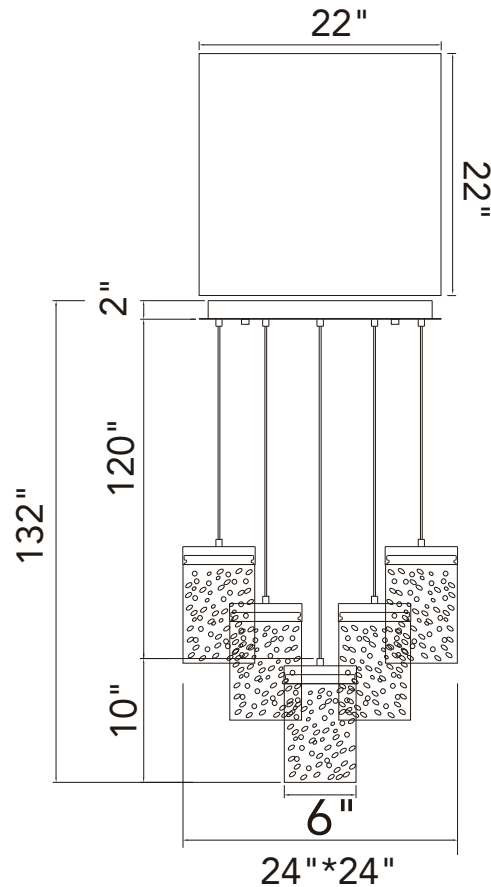

PROJECT: \_\_\_\_\_  
 FIXTURE TYPE: \_\_\_\_\_  
 LOCATION: \_\_\_\_\_  
 CONTACT/PHONE: \_\_\_\_\_

Item	1587P24-17-624
Collection	LAVA
Category	Chandelier
Finish	Brass
Glass	Artisanal Glass
Crystal	-----
Acrylic	-----

Shade Color	-----
Min Assembled Height	12"
Max Assembled Height	132"
Width	24"
Length	24"
Extension Wall Mounts	-----
Input	120V AC,60HZ,AC

Lumens	9880
Light Source	Integrated LED
Bulb Info.	190W
Included	Yes
Dimmable	Yes
Colour Temp	3000K
Weight	124.3 Lbs