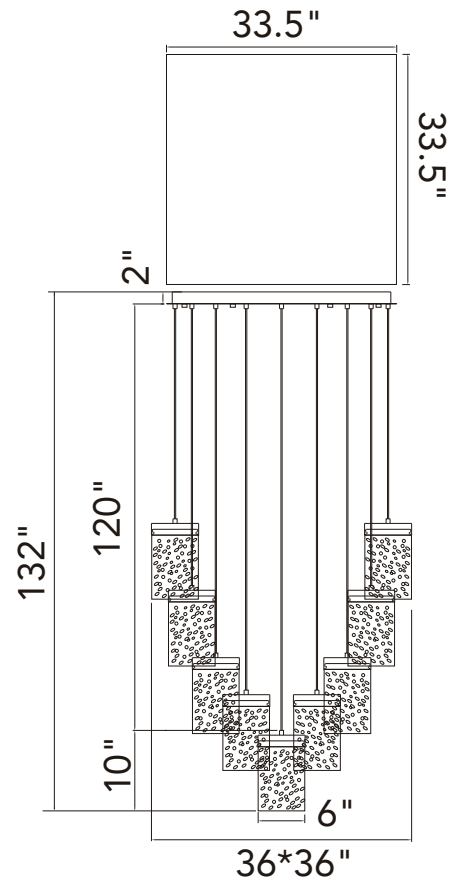

PROJECT: \_\_\_\_\_  
 FIXTURE TYPE: \_\_\_\_\_  
 LOCATION: \_\_\_\_\_  
 CONTACT/PHONE: \_\_\_\_\_

Item	1587P36-33-101
Collection	LAVA
Category	Chandelier
Finish	Black
Glass	Artisanal Glass
Crystal	-----
Acrylic	-----

Shade Color	-----
Min Assembled Height	12"
Max Assembled Height	132"
Width	36"
Length	36"
Extension Wall Mounts	-----
Input	120V AC,60HZ,AC

Lumens	20280
Light Source	Integrated LED
Bulb Info.	390W
Included	Yes
Dimmable	Yes
Colour Temp	3000K
Weight	269.46 Lbs