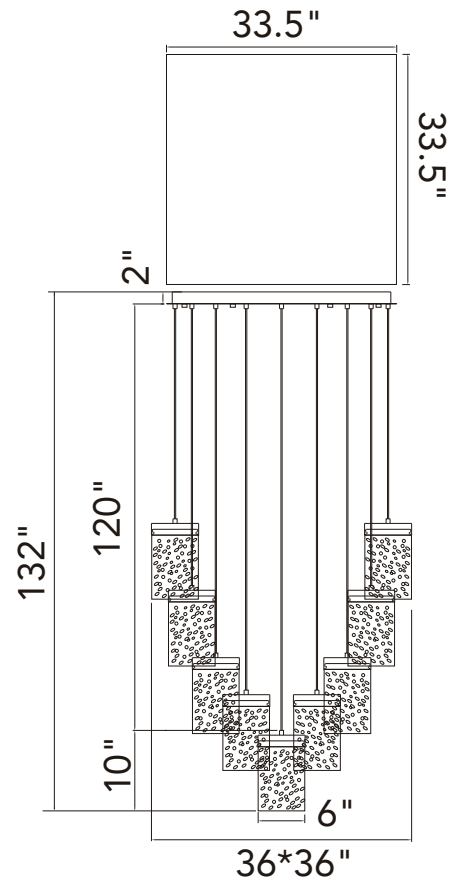

PROJECT: \_\_\_\_\_  
 FIXTURE TYPE: \_\_\_\_\_  
 LOCATION: \_\_\_\_\_  
 CONTACT/PHONE: \_\_\_\_\_

Item	1587P36-33-624
Collection	LAVA
Category	Chandelier
Finish	Brass
Glass	Artisanal Glass
Crystal	-----
Acrylic	-----

Shade Color	-----
Min Assembled Height	12"
Max Assembled Height	132"
Width	36"
Length	36"
Extension Wall Mounts	-----
Input	120V AC,60HZ,AC

Lumens	20280
Light Source	Integrated LED
Bulb Info.	390W
Included	Yes
Dimmable	Yes
Colour Temp	3000K
Weight	269.46 Lbs