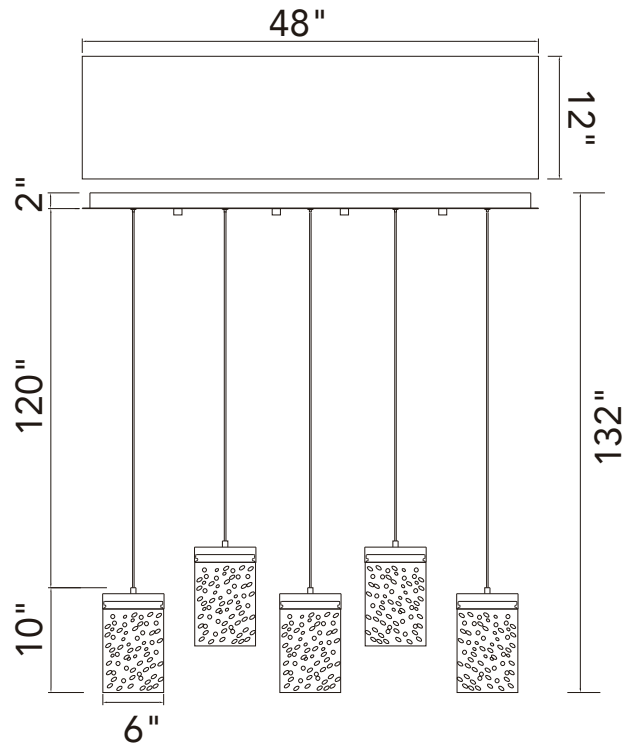

PROJECT: \_\_\_\_\_  
 FIXTURE TYPE: \_\_\_\_\_  
 LOCATION: \_\_\_\_\_  
 CONTACT/PHONE: \_\_\_\_\_

Item	1587P48-14-101-RC
Collection	LAVA
Category	Chandelier
Finish	Black
Glass	Artisanal Glass
Crystal	-----
Acrylic	-----

Shade Color	-----
Min Assembled Height	12"
Max Assembled Height	132"
Width	48"
Length	12"
Extension Wall Mounts	-----
Input	120V AC,60HZ,AC

Lumens	7800
Light Source	Integrated LED
Bulb Info.	150W
Included	Yes
Dimmable	Yes
Colour Temp	3000K
Weight	110.88 Lbs