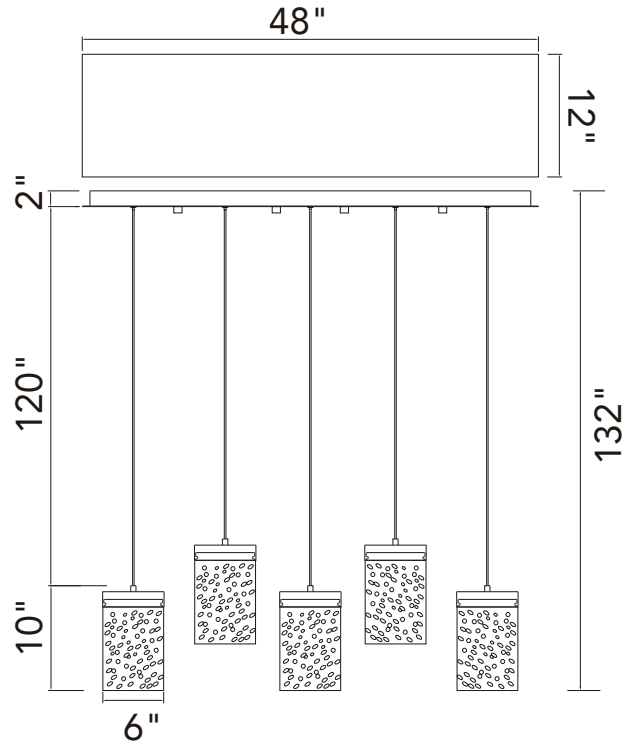

PROJECT: \_\_\_\_\_  
 FIXTURE TYPE: \_\_\_\_\_  
 LOCATION: \_\_\_\_\_  
 CONTACT/PHONE: \_\_\_\_\_

Item	1587P48-14-624-RC
Collection	LAVA
Category	Chandelier
Finish	Brass
Glass	Artisanal Glass
Crystal	-----
Acrylic	-----

Shade Color	-----
Min Assembled Height	12"
Max Assembled Height	132"
Width	48"
Length	12"
Extension Wall Mounts	-----
Input	120V AC,60HZ,AC

Lumens	7800
Light Source	Integrated LED
Bulb Info.	150W
Included	Yes
Dimmable	Yes
Colour Temp	3000K
Weight	110.88 Lbs