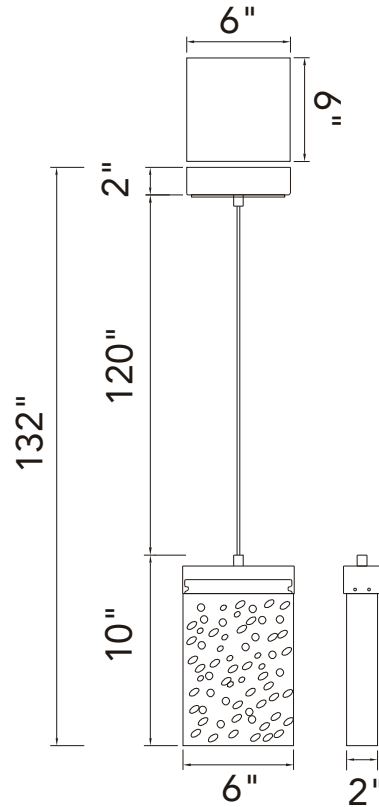

PROJECT: _____
 FIXTURE TYPE: _____
 LOCATION: _____
 CONTACT/PHONE: _____

Item	1587P6-1-101
Collection	LAVA
Category	Pendant
Finish	Black
Glass	Artisanal Glass
Crystal	-----
Acrylic	-----

Shade Color	-----
Min Assembled Height	12"
Max Assembled Height	132"
Width	6"
Length	2"
Extension Wall Mounts	-----
Input	120V AC,60HZ,AC

Lumens	520
Light Source	Integrated LED
Bulb Info.	10W
Included	Yes
Dimmable	Yes
Colour Temp	3000K
Weight	6.82 Lbs

CWI Lighting
 140 Steelcase Rd W
 Markham, ON L3R 3J9
 Canada

CWI Lighting
 295 Fire Tower Dr
 Tonawanda, NY 14150
 USA