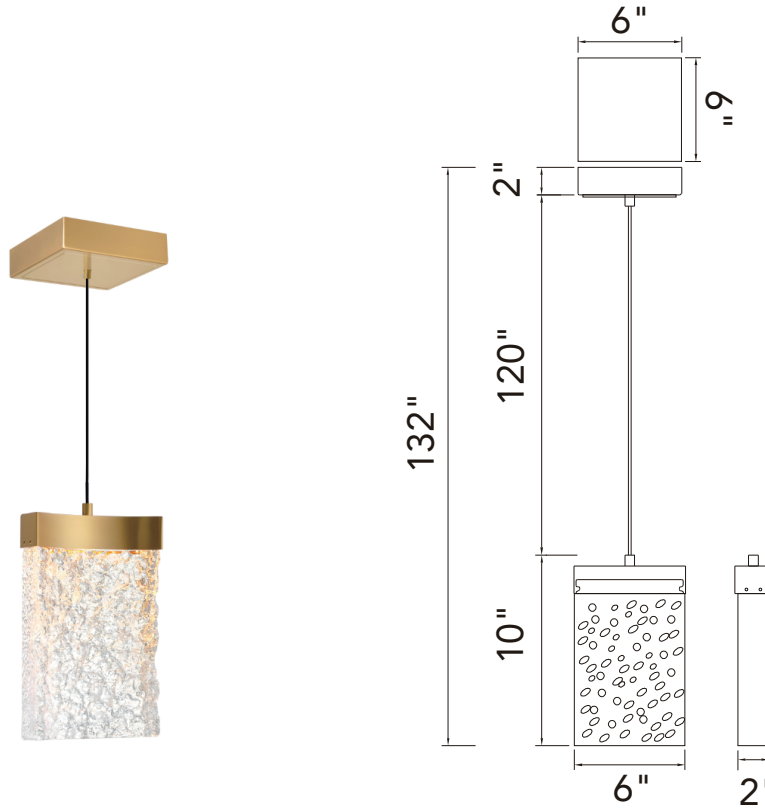

PROJECT: _____
 FIXTURE TYPE: _____
 LOCATION: _____
 CONTACT/PHONE: _____

Item	1587P6-1-624	Shade Color	-----	Lumens	520
Collection	LAVA	Min Assembled Height	12"	Light Source	Integrated LED
Category	Pendant	Max Assembled Height	132"	Bulb Info.	10W
Finish	Brass	Width	6"	Included	Yes
Glass	Artisanal Glass	Length	2"	Dimmable	Yes
Crystal	-----	Extension Wall Mounts	-----	Colour Temp	3000K
Acrylic	-----	Input	120V AC,60HZ,AC	Weight	6.82 Lbs