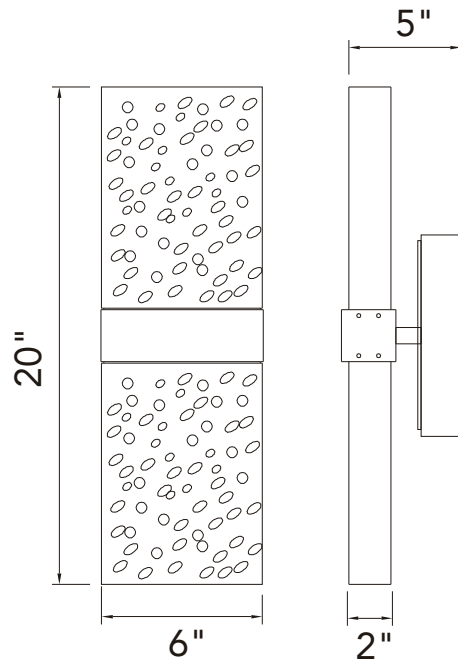

PROJECT: _____
 FIXTURE TYPE: _____
 LOCATION: _____
 CONTACT/PHONE: _____

Item	1587W20-2-101
Collection	LAVA
Category	Wall Light
Finish	Black
Glass	Artisanal Glass
Crystal	-----
Acrylic	-----

Shade Color	-----
Min Assembled Height	20"
Max Assembled Height	-----
Width	6"
Length	-----
Extension Wall Mounts	5"
Input	120V AC,60HZ,AC

Lumens	1040
Light Source	Integrated LED
Bulb Info.	20W
Included	Yes
Dimmable	Yes
Colour Temp	2700/3000/3500/4000/5000
Weight	18.04 Lbs

CWI Lighting
 140 Steelcase Rd W
 Markham, ON L3R 3J9
 Canada

CWI Lighting
 295 Fire Tower Dr
 Tonawanda, NY 14150
 USA