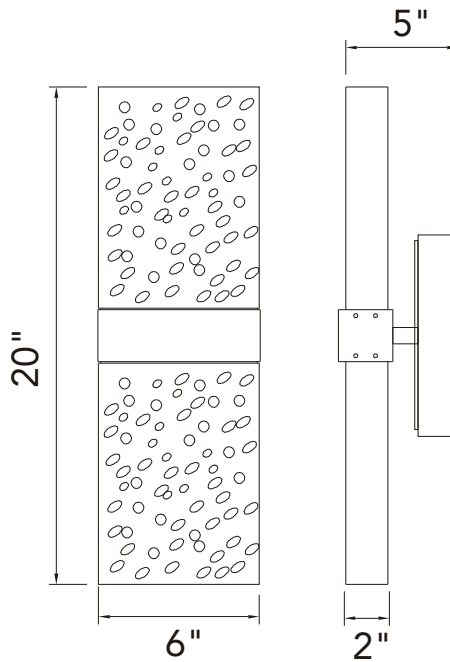

PROJECT: \_\_\_\_\_  
 FIXTURE TYPE: \_\_\_\_\_  
 LOCATION: \_\_\_\_\_  
 CONTACT/PHONE: \_\_\_\_\_

Item	1587W20-2-624
Collection	LAVA
Category	Wall Light
Finish	Brass
Glass	Artisanal Glass
Crystal	-----
Acrylic	-----

Shade Color	-----
Min Assembled Height	20"
Max Assembled Height	-----
Width	6"
Length	-----
Extension Wall Mounts	5"
Input	120V AC,60HZ,AC

Lumens	1040
Light Source	Integrated LED
Bulb Info.	20W
Included	Yes
Dimmable	Yes
Colour Temp	2700/3000/3500/4000/5000
Weight	18.04 Lbs