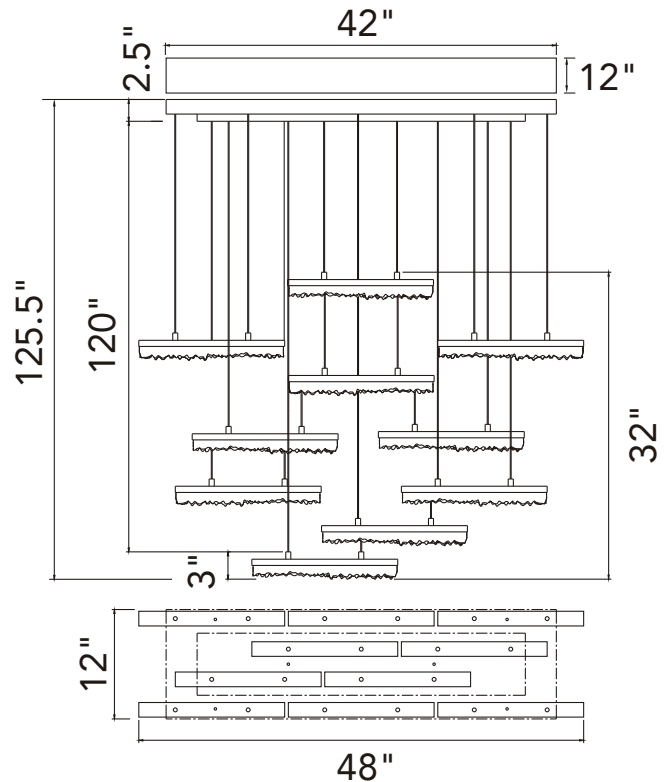

PROJECT: _____
 FIXTURE TYPE: _____
 LOCATION: _____
 CONTACT/PHONE: _____

Item	1588P48-10-101
Collection	STAGGER
Category	Chandelier
Finish	Black
Glass	Artisanal Glass
Crystal	-----
Acrylic	-----

Shade Color	-----
Min Assembled Height	5.5"
Max Assembled Height	125.5"
Width	48"
Length	12"
Extension Wall Mounts	-----
Input	120V AC,60HZ,AC

Lumens	5200
Light Source	Integrated LED
Bulb Info.	100W
Included	Yes
Dimmable	Yes
Colour Temp	3000
Weight	61.6 Lbs

CWI Lighting
 140 Steelcase Rd W
 Markham, ON L3R 3J9
 Canada

CWI Lighting
 295 Fire Tower Dr
 Tonawanda, NY 14150
 USA