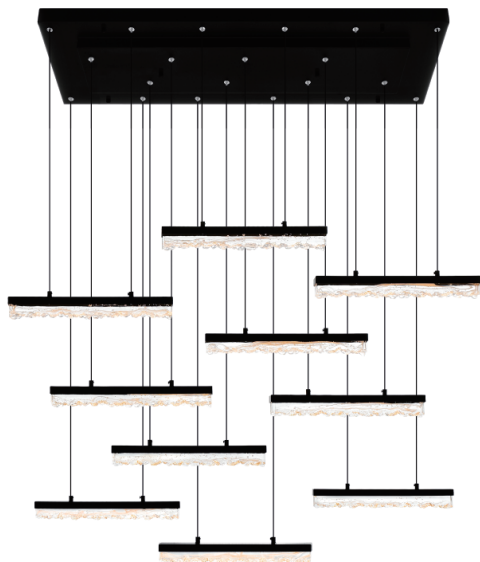

PROJECT: _____
 FIXTURE TYPE: _____
 LOCATION: _____
 CONTACT/PHONE: _____

Item	1588P48-10-101
Collection	STAGGER
Category	Chandelier
Finish	Black
Glass	Artisanal Glass
Crystal	-----
Acrylic	-----

Shade Color	-----
Min Assembled Height	5.5"
Max Assembled Height	125.5"
Width	48"
Length	12"
Extension Wall Mounts	-----
Input	120V AC,60HZ,AC

Lumens	5200
Light Source	Integrated LED
Bulb Info.	100W
Included	Yes
Dimmable	Yes
Colour Temp	3000
Weight	61.6 Lbs

CWI Lighting
 140 Steelcase Rd W
 Markham, ON L3R 3J9
 Canada

CWI Lighting
 295 Fire Tower Dr
 Tonawanda, NY 14150
 USA