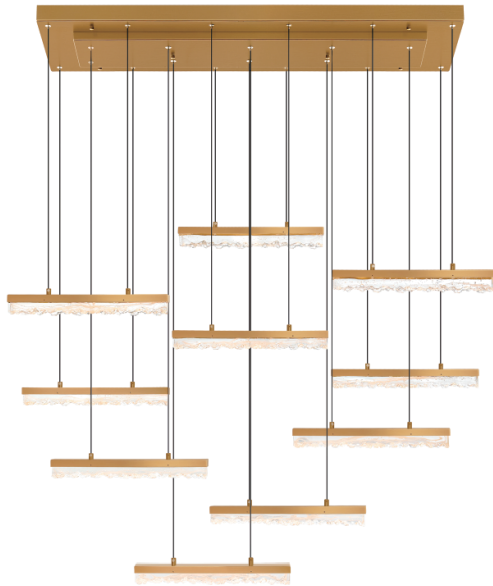

PROJECT: _____
 FIXTURE TYPE: _____
 LOCATION: _____
 CONTACT/PHONE: _____

Item	1588P48-10-624
Collection	STAGGER
Category	Chandelier
Finish	Brass
Glass	Artisanal Glass
Crystal	-----
Acrylic	-----

Shade Color	-----
Min Assembled Height	5.5"
Max Assembled Height	125.5"
Width	48"
Length	12"
Extension Wall Mounts	-----
Input	120V AC,60HZ,AC

Lumens	5200
Light Source	Integrated LED
Bulb Info.	100W
Included	Yes
Dimmable	Yes
Colour Temp	3000
Weight	61.6 Lbs

CWI Lighting
 140 Steelcase Rd W
 Markham, ON L3R 3J9
 Canada

CWI Lighting
 295 Fire Tower Dr
 Tonawanda, NY 14150
 USA