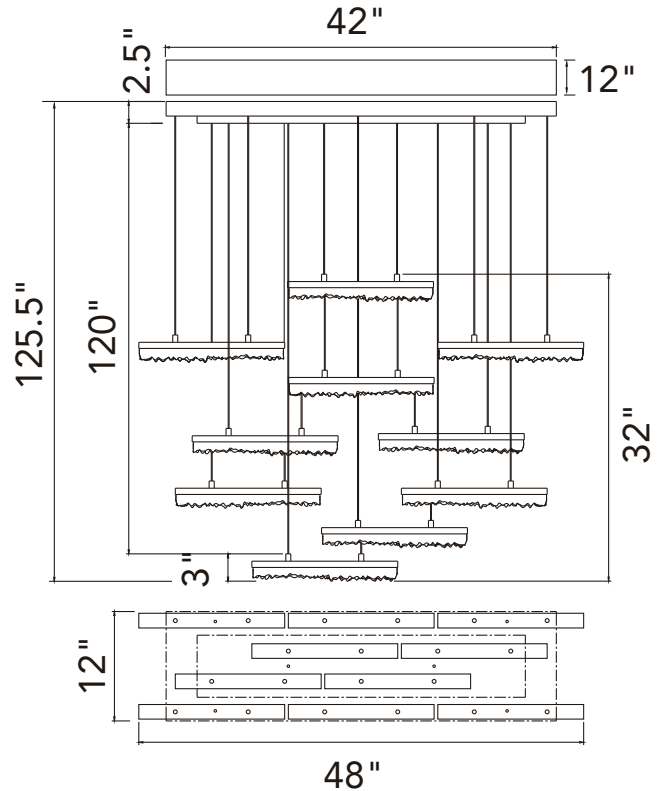

PROJECT: _____
 FIXTURE TYPE: _____
 LOCATION: _____
 CONTACT/PHONE: _____

Item	1588P48-10-624
Collection	STAGGER
Category	Chandelier
Finish	Brass
Glass	Artisanal Glass
Crystal	-----
Acrylic	-----

Shade Color	-----
Min Assembled Height	5.5"
Max Assembled Height	125.5"
Width	48"
Length	12"
Extension Wall Mounts	-----
Input	120V AC,60HZ,AC

Lumens	5200
Light Source	Integrated LED
Bulb Info.	100W
Included	Yes
Dimmable	Yes
Colour Temp	3000
Weight	61.6 Lbs

CWI Lighting
 140 Steelcase Rd W
 Markham, ON L3R 3J9
 Canada

CWI Lighting
 295 Fire Tower Dr
 Tonawanda, NY 14150
 USA