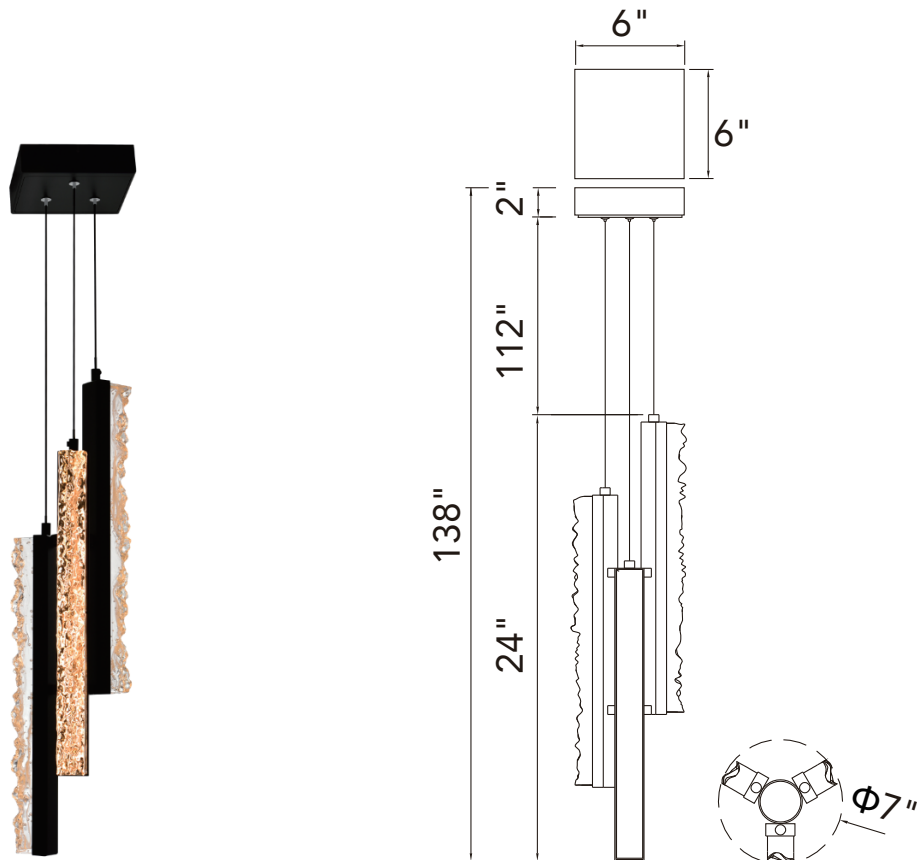

PROJECT: \_\_\_\_\_  
 FIXTURE TYPE: \_\_\_\_\_  
 LOCATION: \_\_\_\_\_  
 CONTACT/PHONE: \_\_\_\_\_

Item	1588P6-3-101
Collection	STAGGER
Category	Pendant
Finish	Black
Glass	Artisanal Glass
Crystal	-----
Acrylic	-----

Shade Color	-----
Min Assembled Height	24"
Max Assembled Height	138"
Width	6"
Length	6"
Extension Wall Mounts	-----
Input	120V AC,60HZ,AC

Lumens	1560
Light Source	Integrated LED
Bulb Info.	30W
Included	Yes
Dimmable	Yes
Colour Temp	3000
Weight	12.36 Lbs