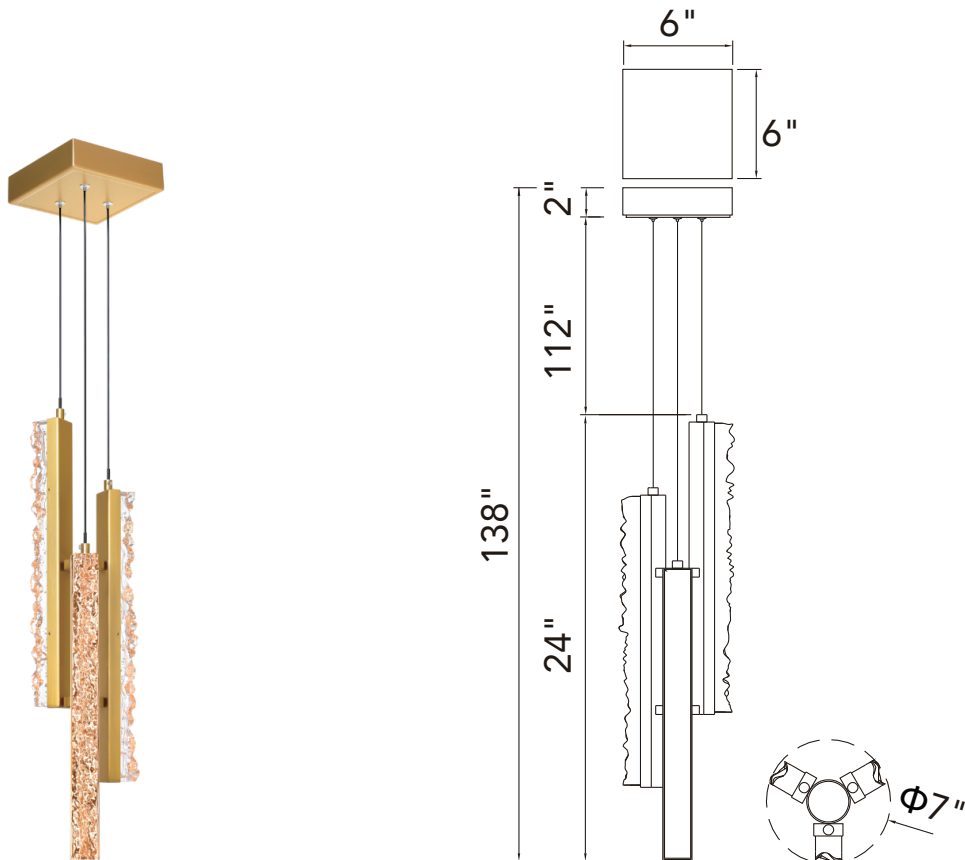

PROJECT: \_\_\_\_\_  
 FIXTURE TYPE: \_\_\_\_\_  
 LOCATION: \_\_\_\_\_  
 CONTACT/PHONE: \_\_\_\_\_

Item	1588P6-3-624
Collection	STAGGER
Category	Pendant
Finish	Brass
Glass	Artisanal Glass
Crystal	-----
Acrylic	-----

Shade Color	-----
Min Assembled Height	24"
Max Assembled Height	138"
Width	6"
Length	6"
Extension Wall Mounts	-----
Input	120V AC,60HZ,AC

Lumens	1560
Light Source	Integrated LED
Bulb Info.	30W
Included	Yes
Dimmable	Yes
Colour Temp	3000
Weight	12.36 Lbs