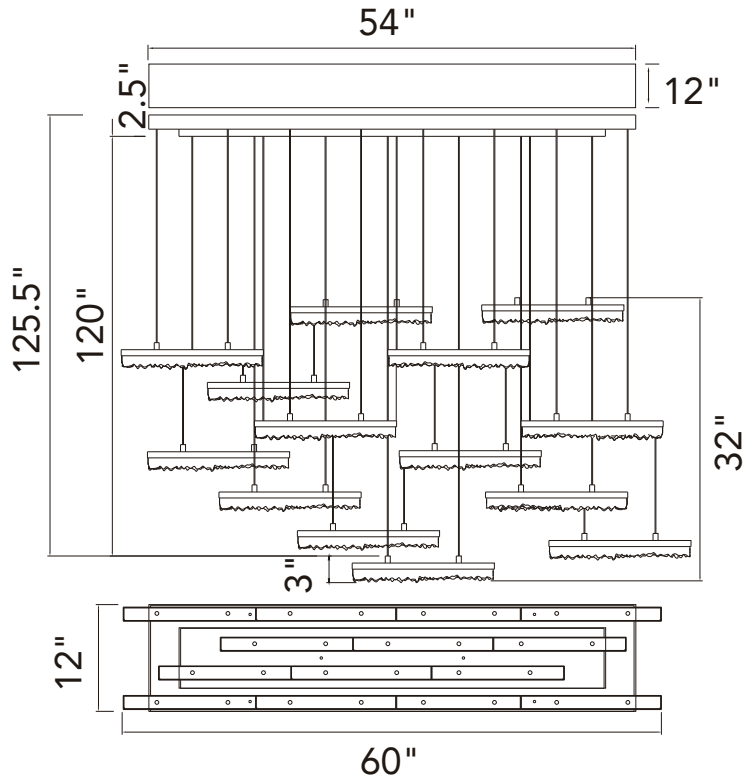

PROJECT: _____
 FIXTURE TYPE: _____
 LOCATION: _____
 CONTACT/PHONE: _____

Item	1588P60-14-101
Collection	STAGGER
Category	Chandelier
Finish	Black
Glass	Artisanal Glass
Crystal	-----
Acrylic	-----

Shade Color	-----
Min Assembled Height	5.5"
Max Assembled Height	125.5"
Width	60"
Length	12"
Extension Wall Mounts	-----
Input	120V AC,60HZ,AC

Lumens	7280
Light Source	Integrated LED
Bulb Info.	140W
Included	Yes
Dimmable	Yes
Colour Temp	3000
Weight	70.84 Lbs

CWI Lighting
 140 Steelcase Rd W
 Markham, ON L3R 3J9
 Canada

CWI Lighting
 295 Fire Tower Dr
 Tonawanda, NY 14150
 USA