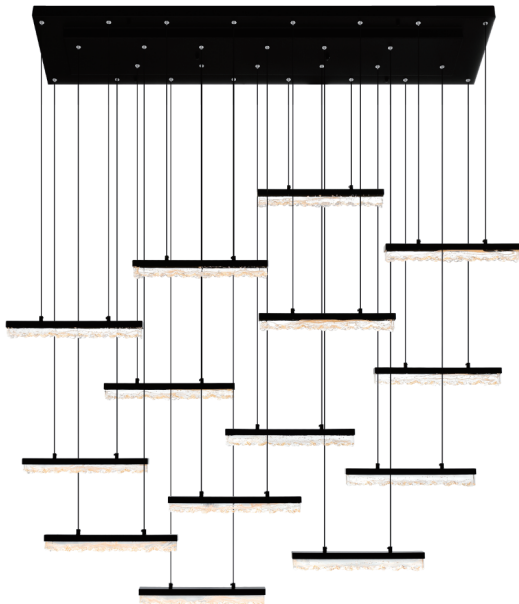

PROJECT: _____
 FIXTURE TYPE: _____
 LOCATION: _____
 CONTACT/PHONE: _____

Item	1588P60-14-101
Collection	STAGGER
Category	Chandelier
Finish	Black
Glass	Artisanal Glass
Crystal	-----
Acrylic	-----

Shade Color	-----
Min Assembled Height	5.5"
Max Assembled Height	125.5"
Width	60"
Length	12"
Extension Wall Mounts	-----
Input	120V AC,60HZ,AC

Lumens	7280
Light Source	Integrated LED
Bulb Info.	140W
Included	Yes
Dimmable	Yes
Colour Temp	3000
Weight	70.84 Lbs

CWI Lighting
 140 Steelcase Rd W
 Markham, ON L3R 3J9
 Canada

CWI Lighting
 295 Fire Tower Dr
 Tonawanda, NY 14150
 USA