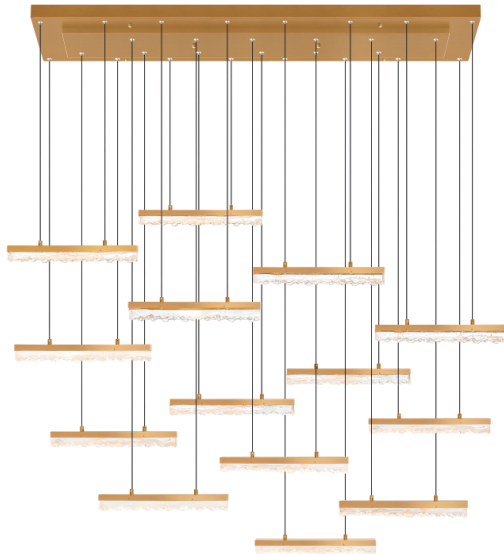

PROJECT: \_\_\_\_\_  
 FIXTURE TYPE: \_\_\_\_\_  
 LOCATION: \_\_\_\_\_  
 CONTACT/PHONE: \_\_\_\_\_

Item	1588P60-14-624
Collection	STAGGER
Category	Chandelier
Finish	Brass
Glass	Artisanal Glass
Crystal	-----
Acrylic	-----

Shade Color	-----
Min Assembled Height	5.5"
Max Assembled Height	125.5"
Width	60"
Length	12"
Extension Wall Mounts	-----
Input	120V AC,60HZ,AC

Lumens	7280
Light Source	Integrated LED
Bulb Info.	140W
Included	Yes
Dimmable	Yes
Colour Temp	3000
Weight	70.84 Lbs