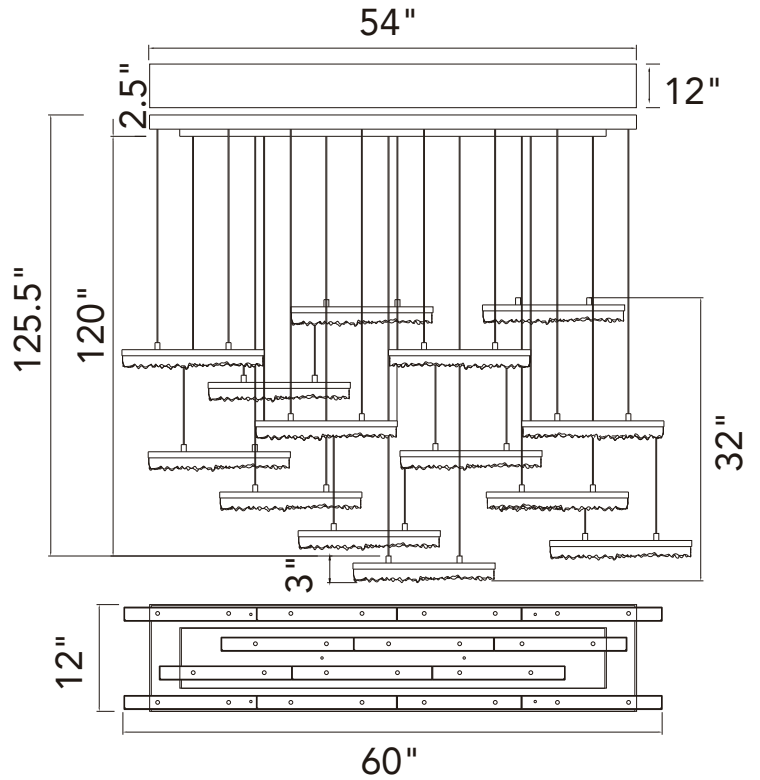

PROJECT: \_\_\_\_\_  
 FIXTURE TYPE: \_\_\_\_\_  
 LOCATION: \_\_\_\_\_  
 CONTACT/PHONE: \_\_\_\_\_

Item	1588P60-14-624
Collection	STAGGER
Category	Chandelier
Finish	Brass
Glass	Artisanal Glass
Crystal	-----
Acrylic	-----

Shade Color	-----
Min Assembled Height	5.5"
Max Assembled Height	125.5"
Width	60"
Length	12"
Extension Wall Mounts	-----
Input	120V AC,60HZ,AC

Lumens	7280
Light Source	Integrated LED
Bulb Info.	140W
Included	Yes
Dimmable	Yes
Colour Temp	3000
Weight	70.84 Lbs