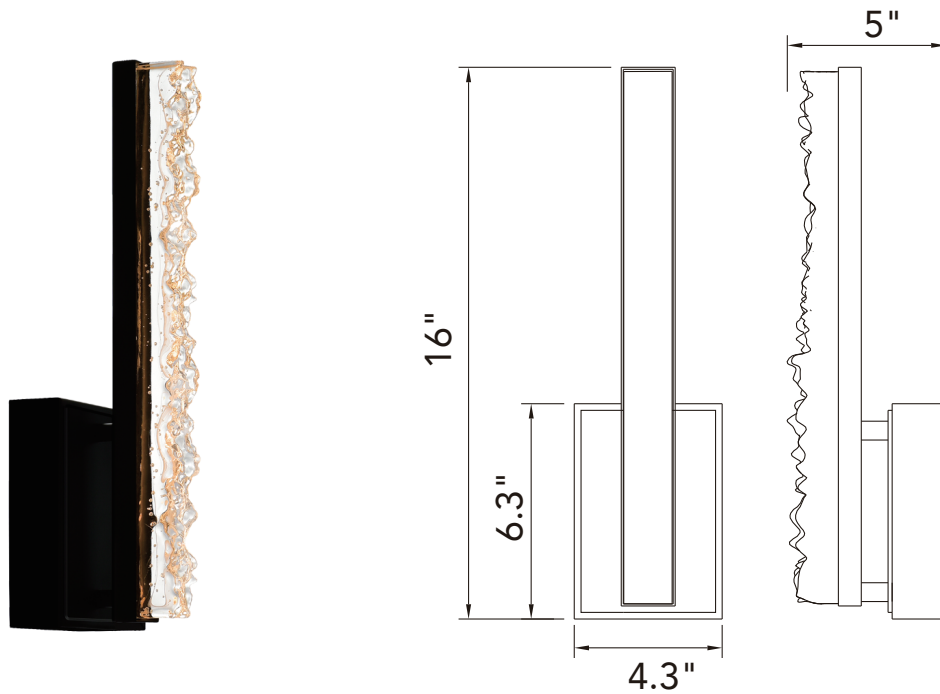

PROJECT: _____
 FIXTURE TYPE: _____
 LOCATION: _____
 CONTACT/PHONE: _____

Item	1588W5-1-101	Shade Color	-----	Lumens	520
Collection	STAGGER	Min Assembled Height	16"	Light Source	Integrated LED
Category	Wall Light	Max Assembled Height	-----	Bulb Info.	10W
Finish	Black	Width	4.3"	Included	Yes
Glass	Artisanal Glass	Length	-----	Dimmable	Yes
Crystal	-----	Extension Wall Mounts	5"	Colour Temp	3000
Acrylic	-----	Input	120V AC,60HZ,AC	Weight	5.57 Lbs